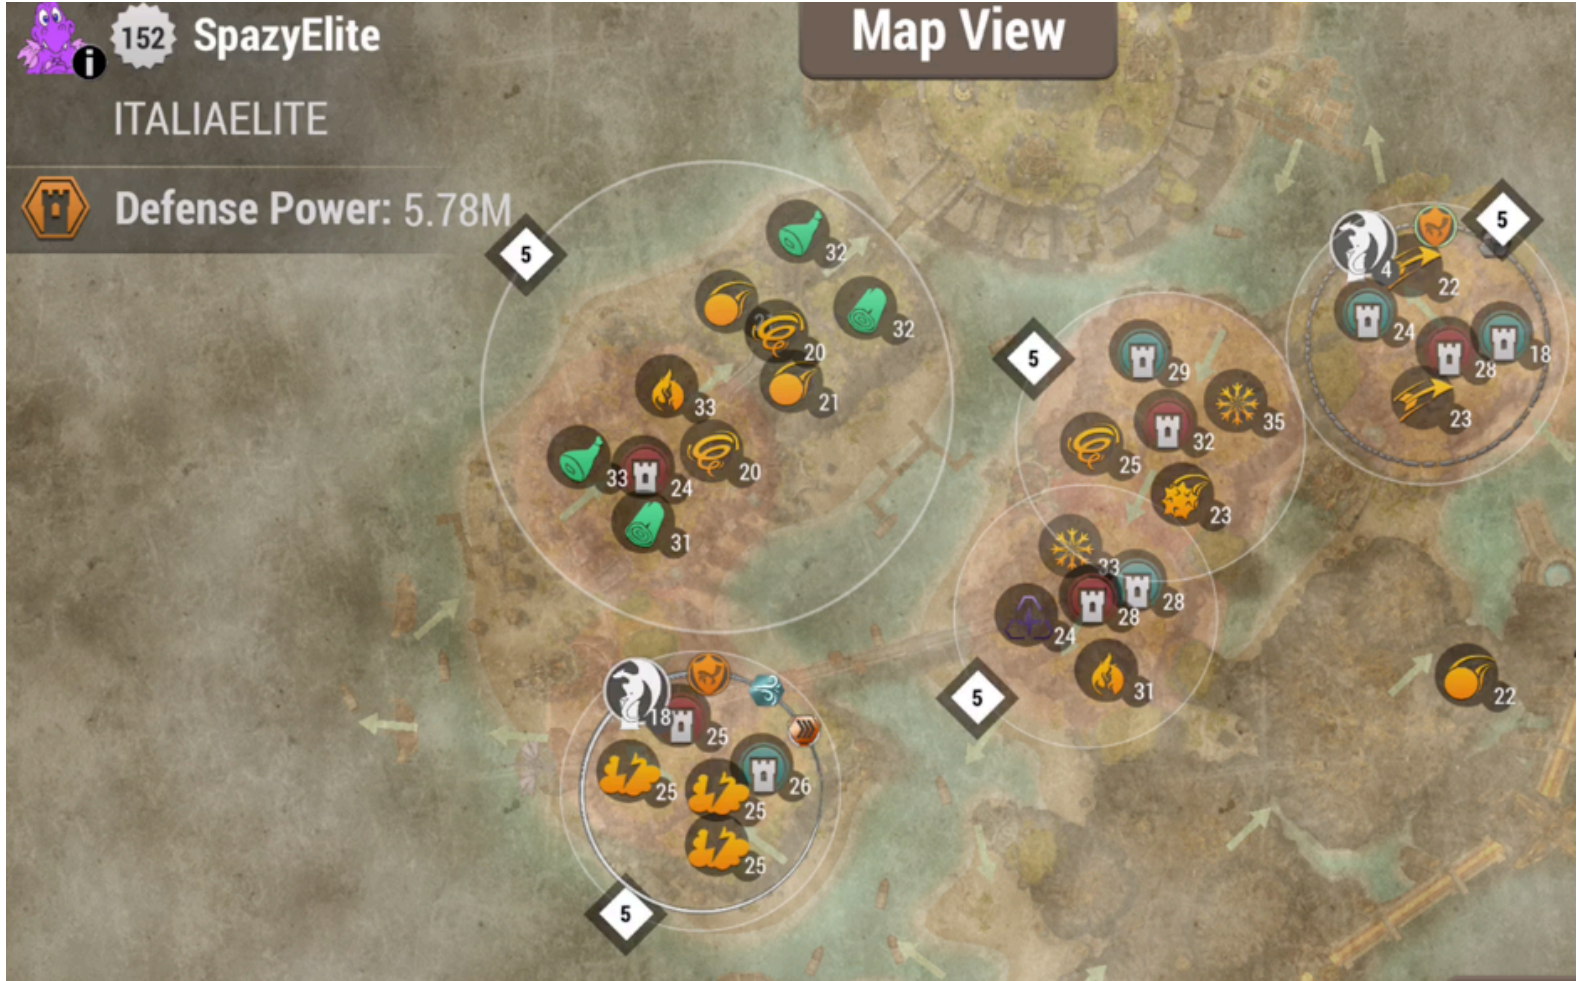

ITALIAELITE

Defense Power: 5.99M

Map View

152

SpazyElite

ITALIAELITE

Defense Power: 5.78M

Map View