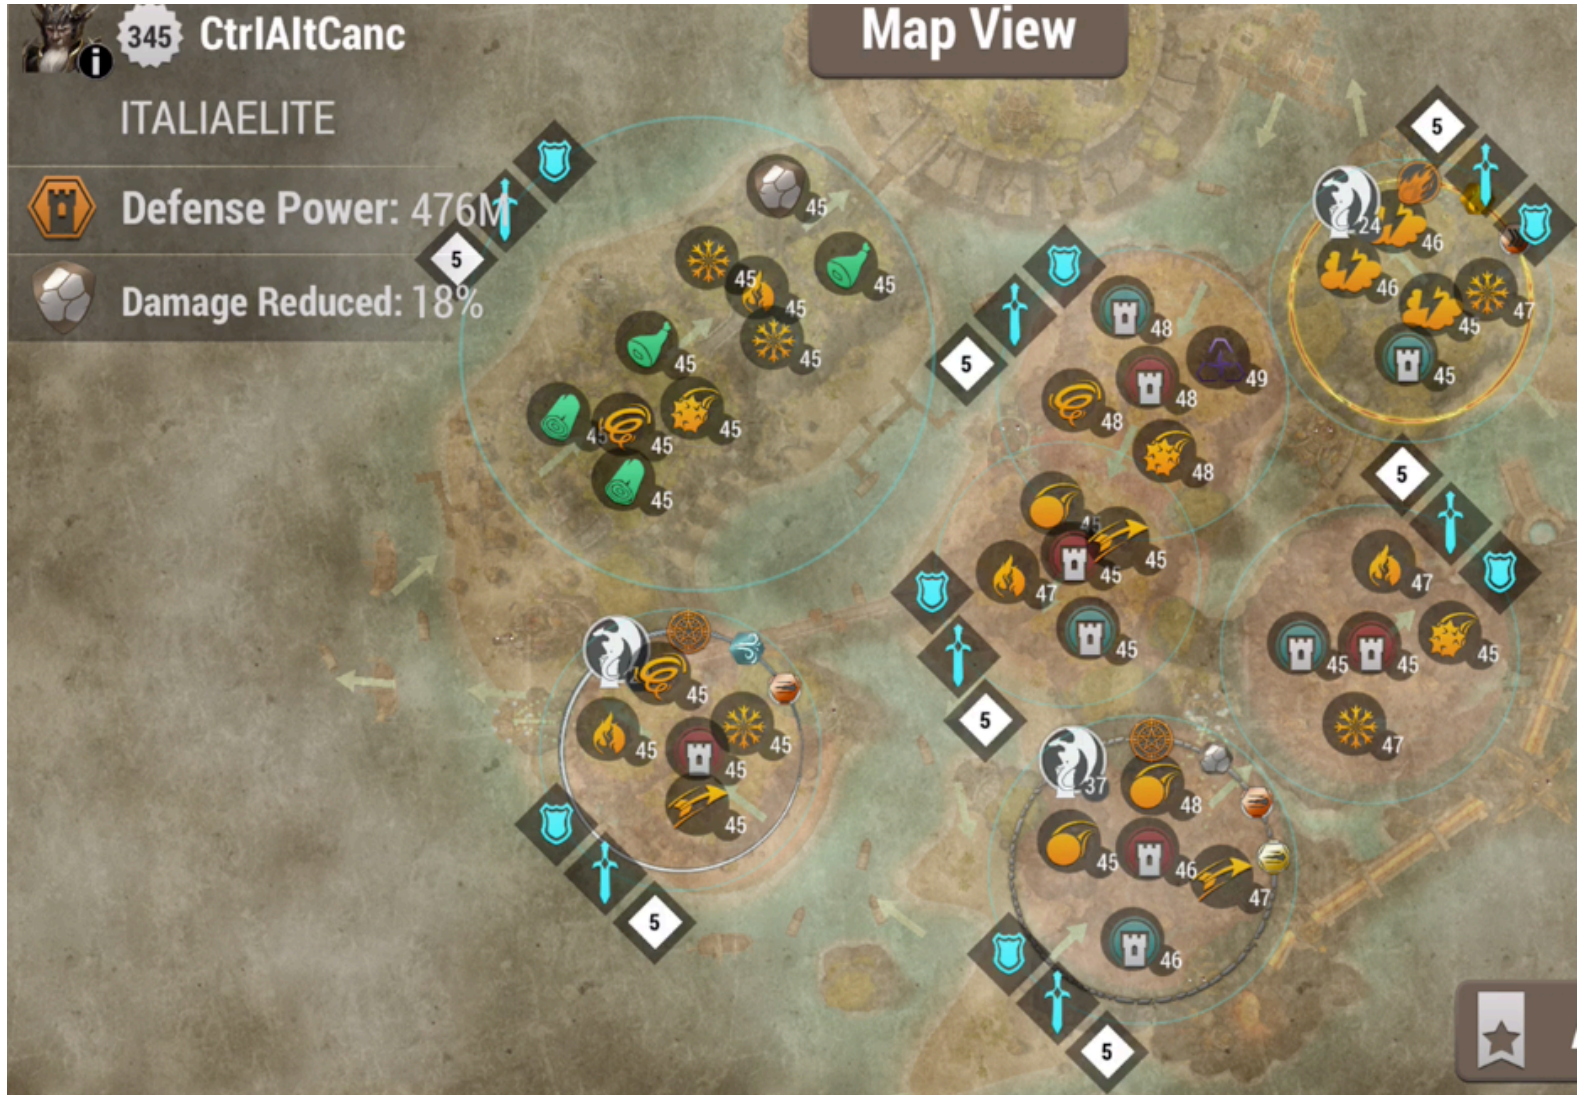

 Add

345 CtrlAltCanc

ITALIAELITE

Defense Power: 476M

Damage Reduced: 18%

Map View

349 JOLIE70

ITALIAELITE