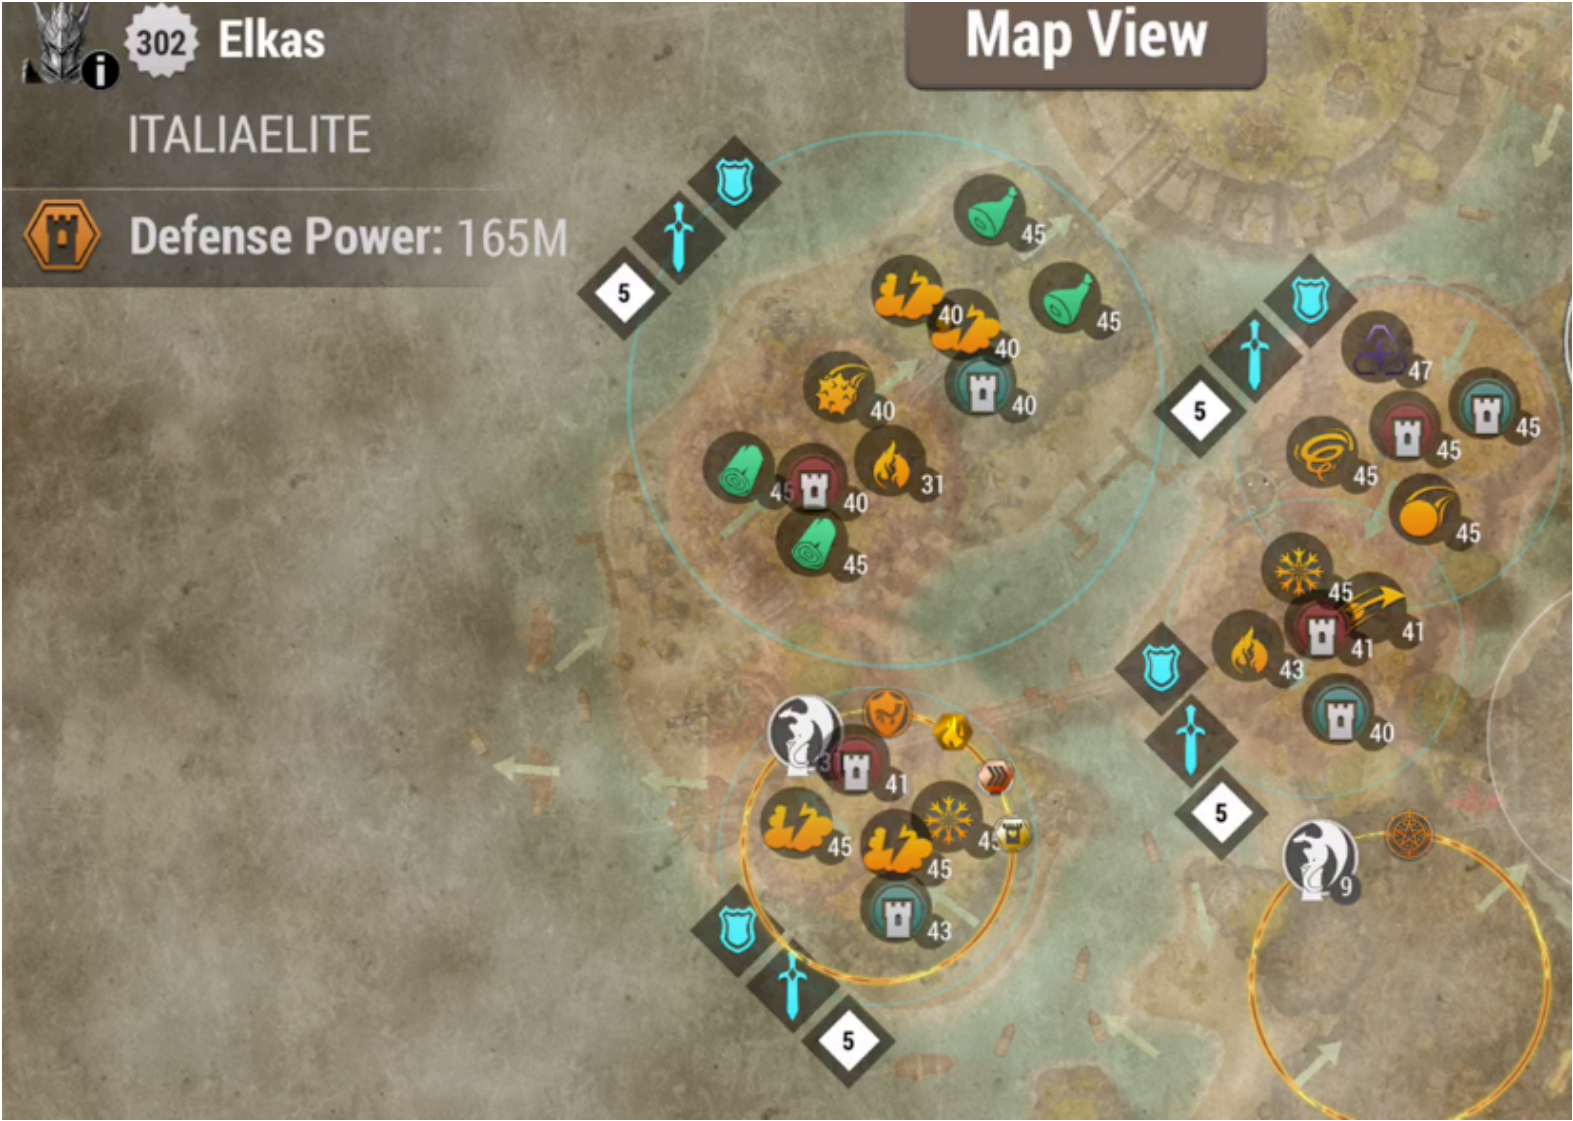

Defense Power: 167M

Map View

296

Kistucca

ITALIAELITE

Defense Power: 113M

Map View

298 Bobo2402

ITALIAELITE

Defense Power: 113M

Map View

302 Elkas

ITALIAELITE

Defense Power: 165M

Map View

5

Shield, Sword, 45, 40, 40, 40, 40, 31, 45, 40, 45

5

Shield, Sword, 47, 45, 45, 45, 45

5

Shield, Sword, 3, 41, 45, 45, 45, 43

5

Shield, Sword, 45, 41, 41, 43, 40, 9

315 xxxGR1LL0xxx