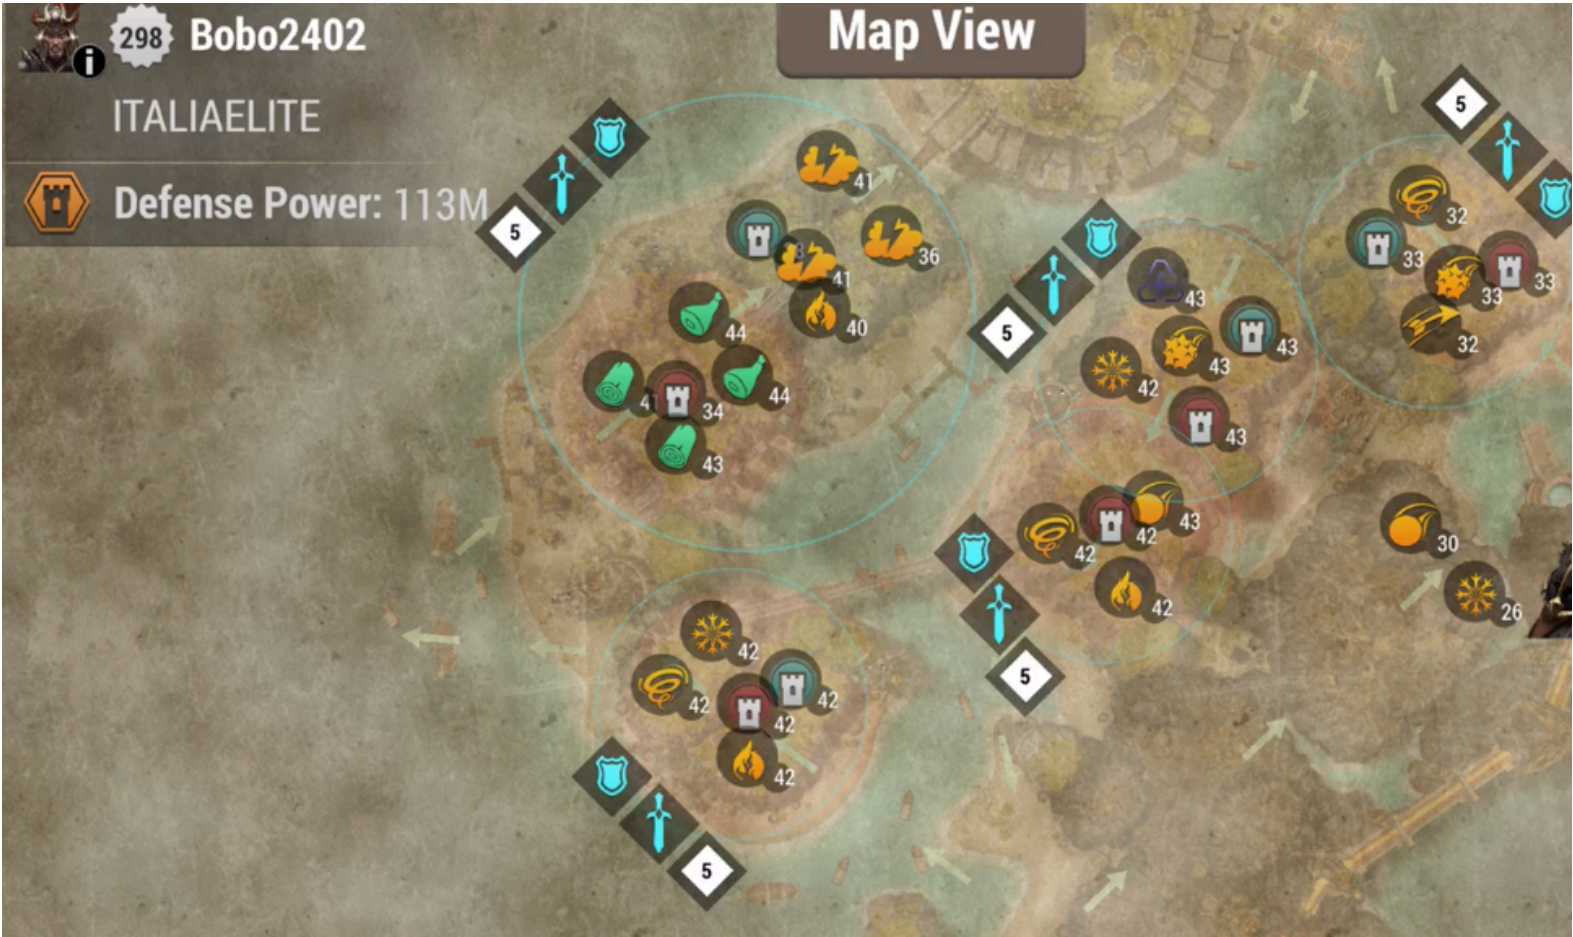

298 Bobo2402

ITALIAELITE

Defense Power: 113M

Map View