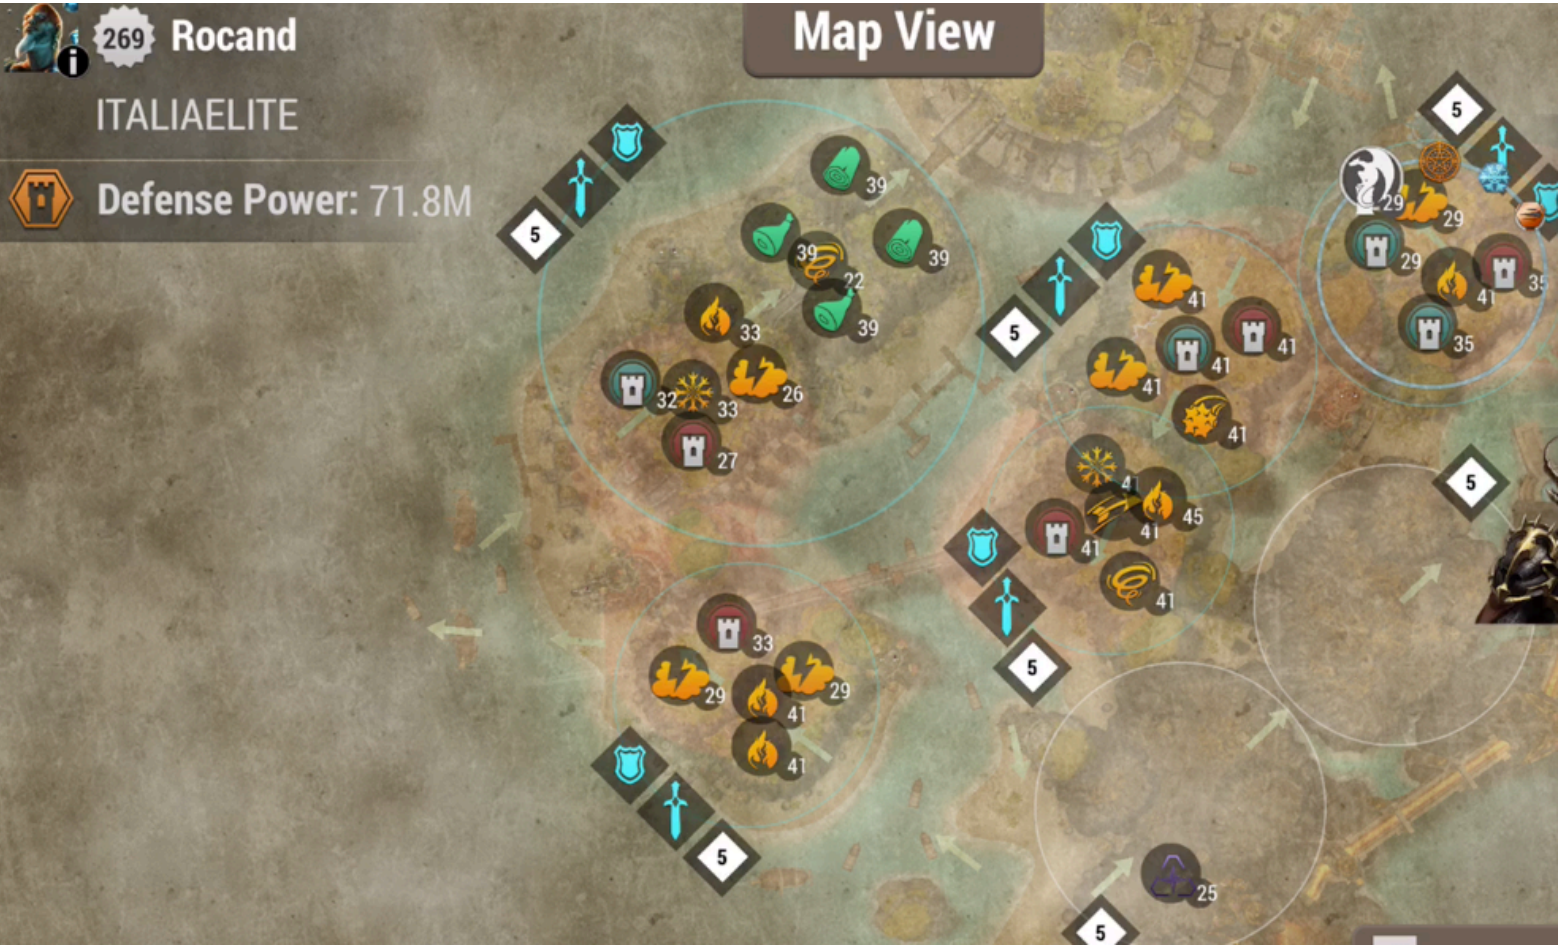

Map View

273 Rubyum

ITALIAELITE

Defense Power: 85.3M

Damage Reduced: 18%

Map View

290 talkbomberpipp

ITALIAELITE