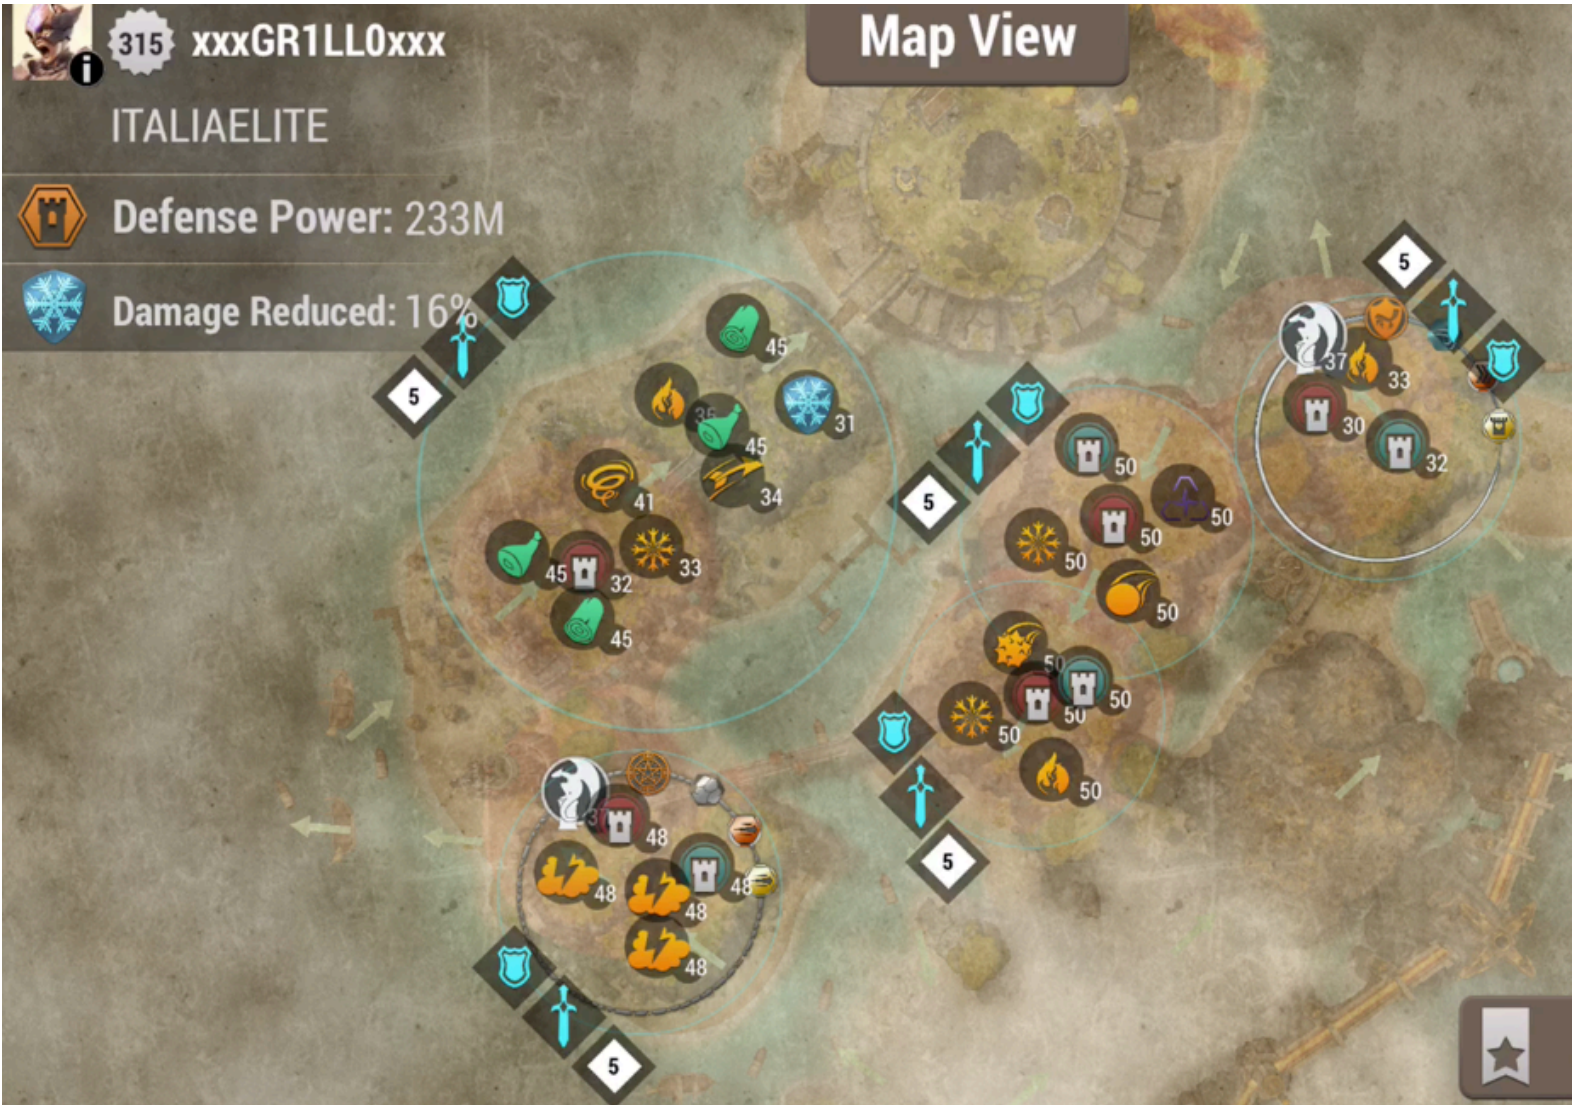

Shield, Sword, 45, 40, 40, 40, 40, 31, 45, 40, 45

5

Shield, Sword, 47, 45, 45, 45, 45

5

Shield, Sword, 3, 41, 45, 45, 45, 43

5

Shield, Sword, 45, 41, 41, 43, 40, 9

315 xxxGR1LL0xxx

ITALIAELITE

Defense Power: 233M

Damage Reduced: 16%

Map View

340 ReefeX

ITALIAELITE

Defense Power: 372M

Map View