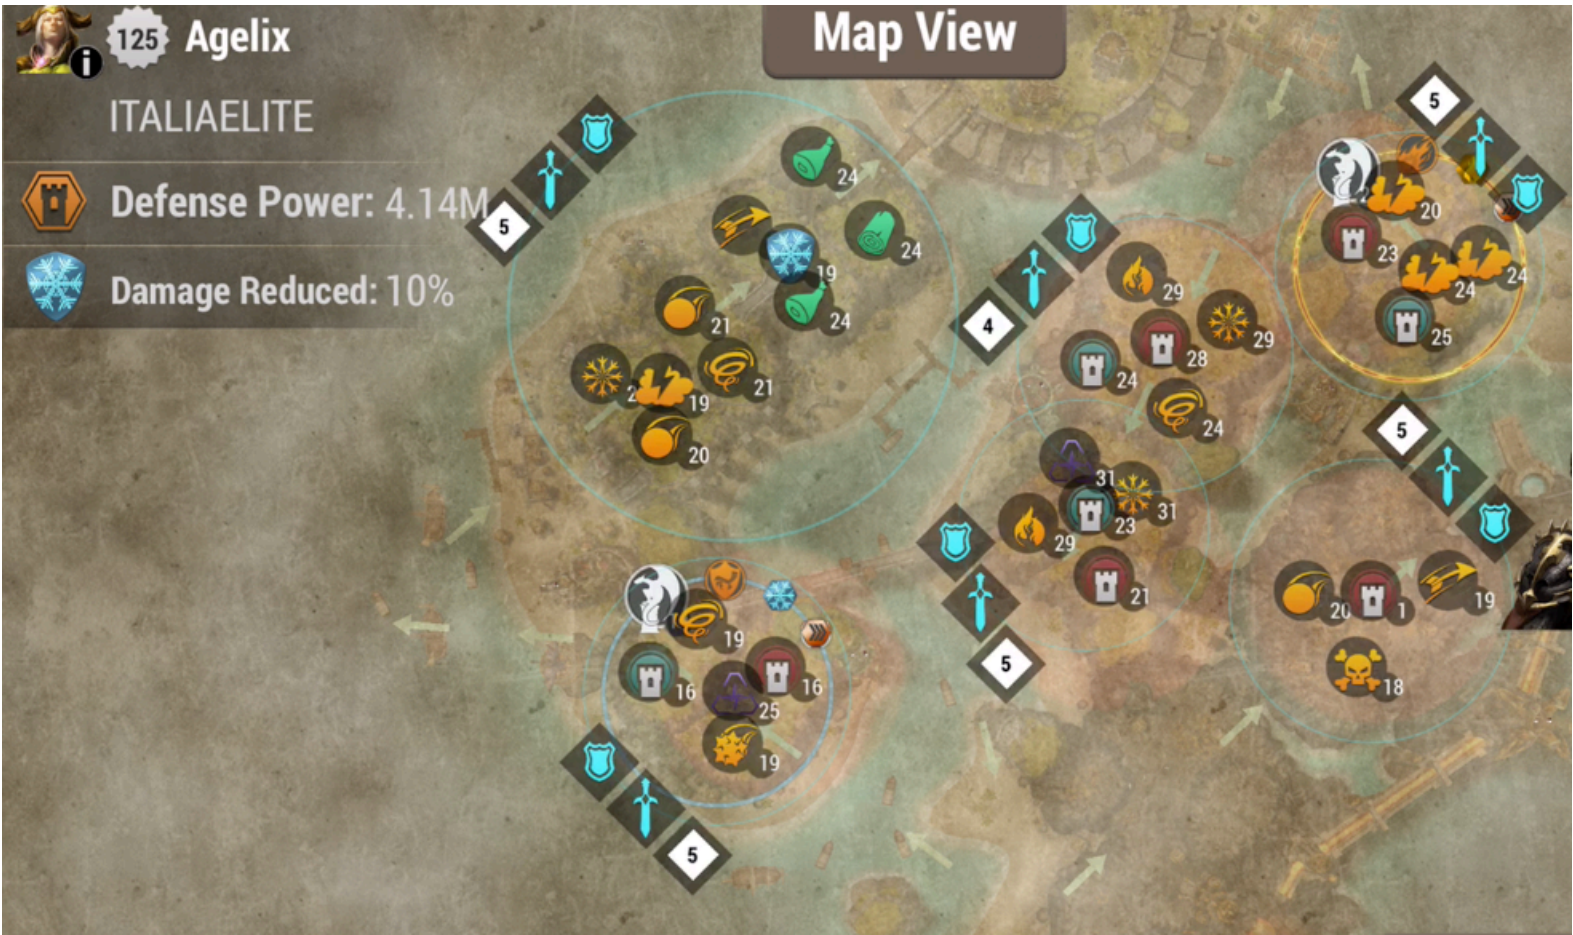

Defense Power: 3.41M

Map View

125 Agelix

ITALIAELITE

Defense Power: 4.14M

Damage Reduced: 10%

Map View

130 Kivelot