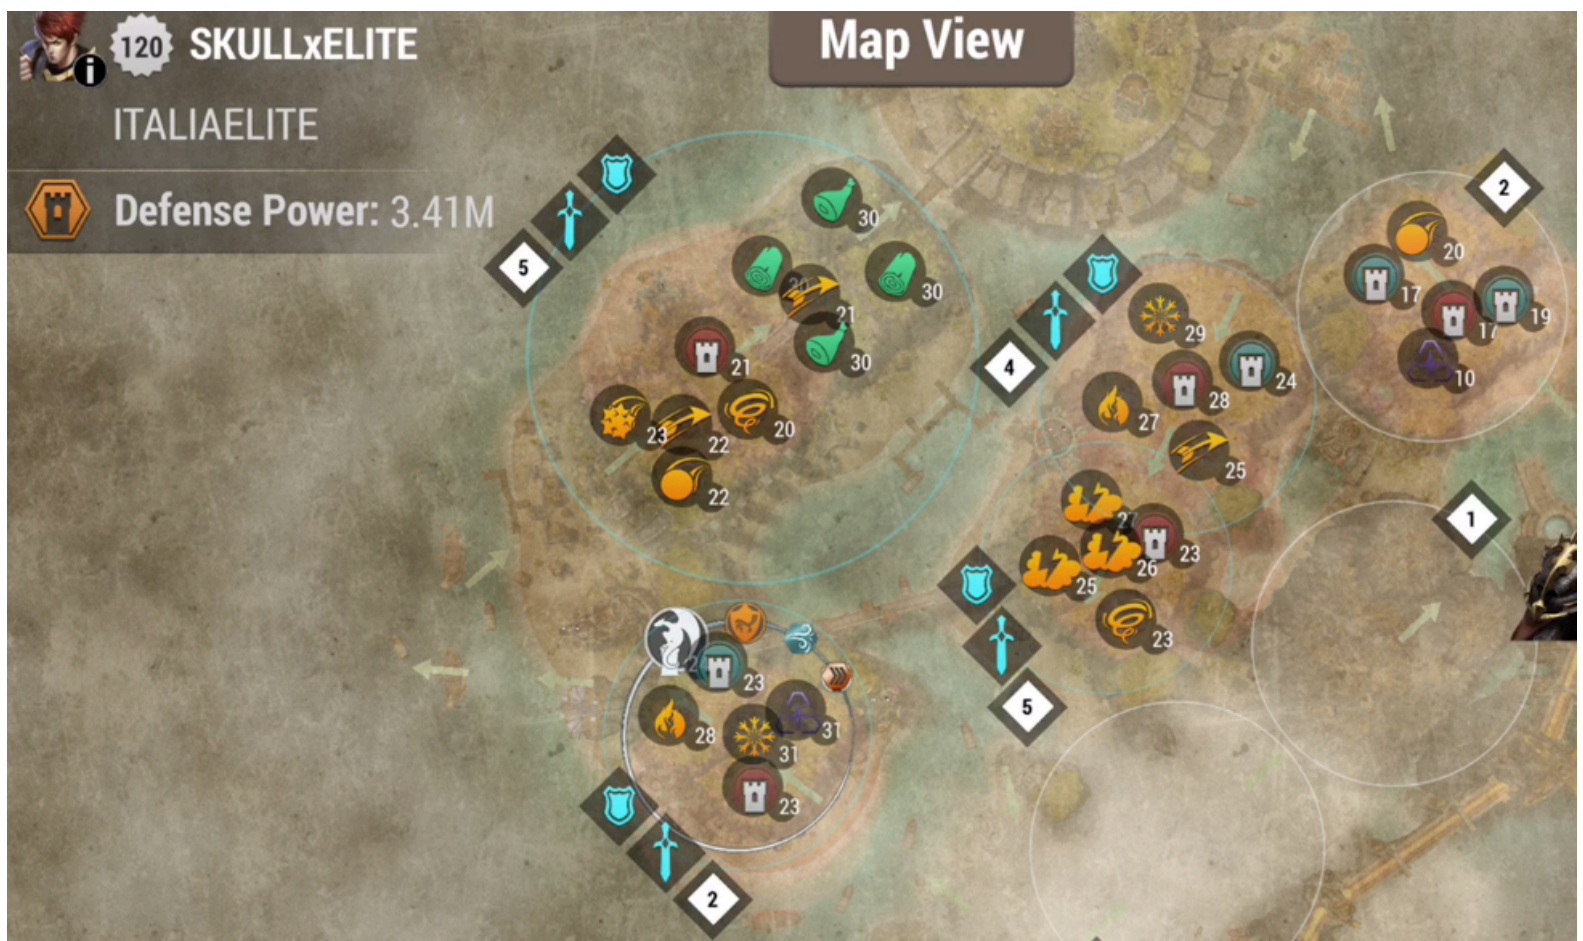

120

SKULLxELITE

ITALIAELITE

Defense Power: 3.41M

Map View