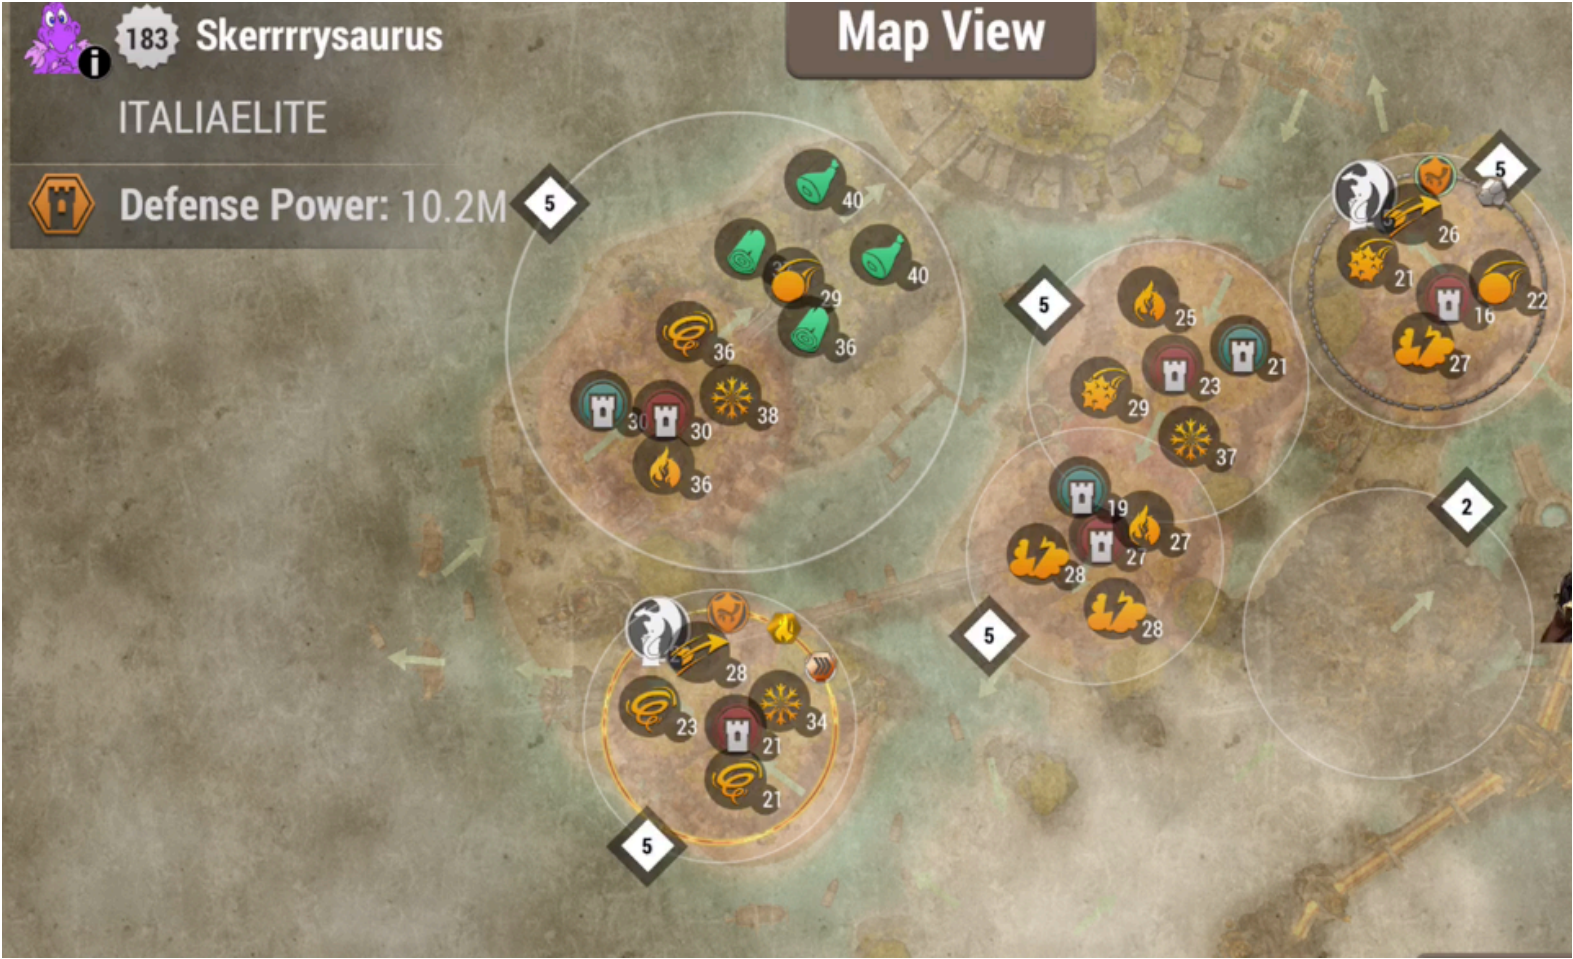

Defense Power: 6.24M

Map View

183 Skerrryrsaurus

ITALIAELITE

Defense Power: 10.2M

Map View

186 Maxlwar

ITALIAELITE