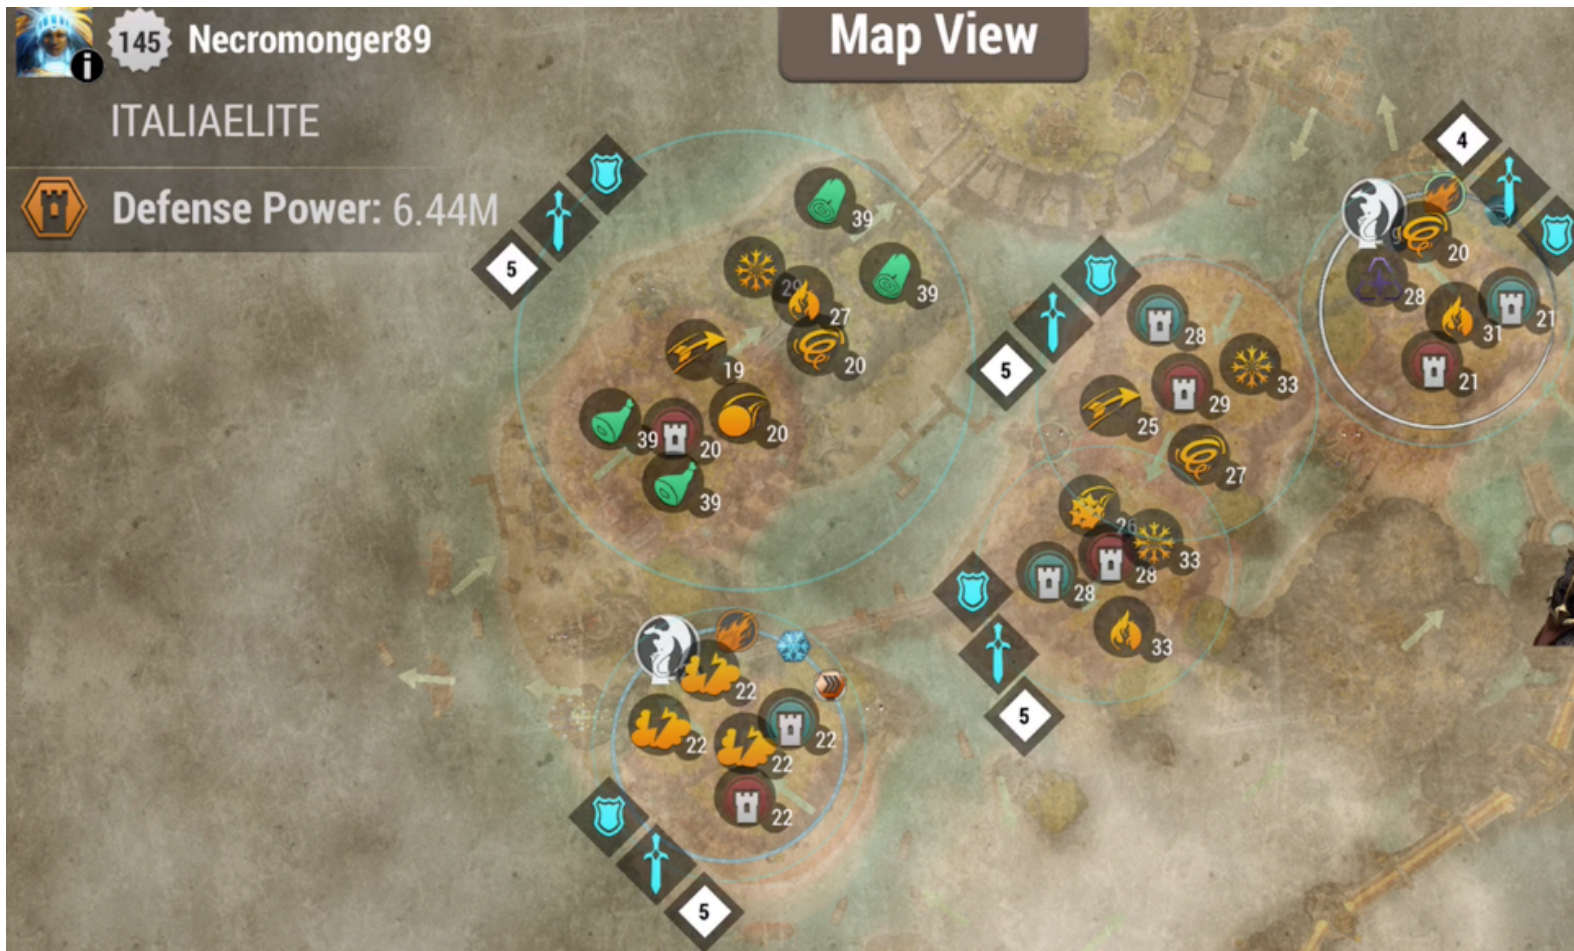

145 Necromonger89

ITALIAELITE

Defense Power: 6.44M

Map View