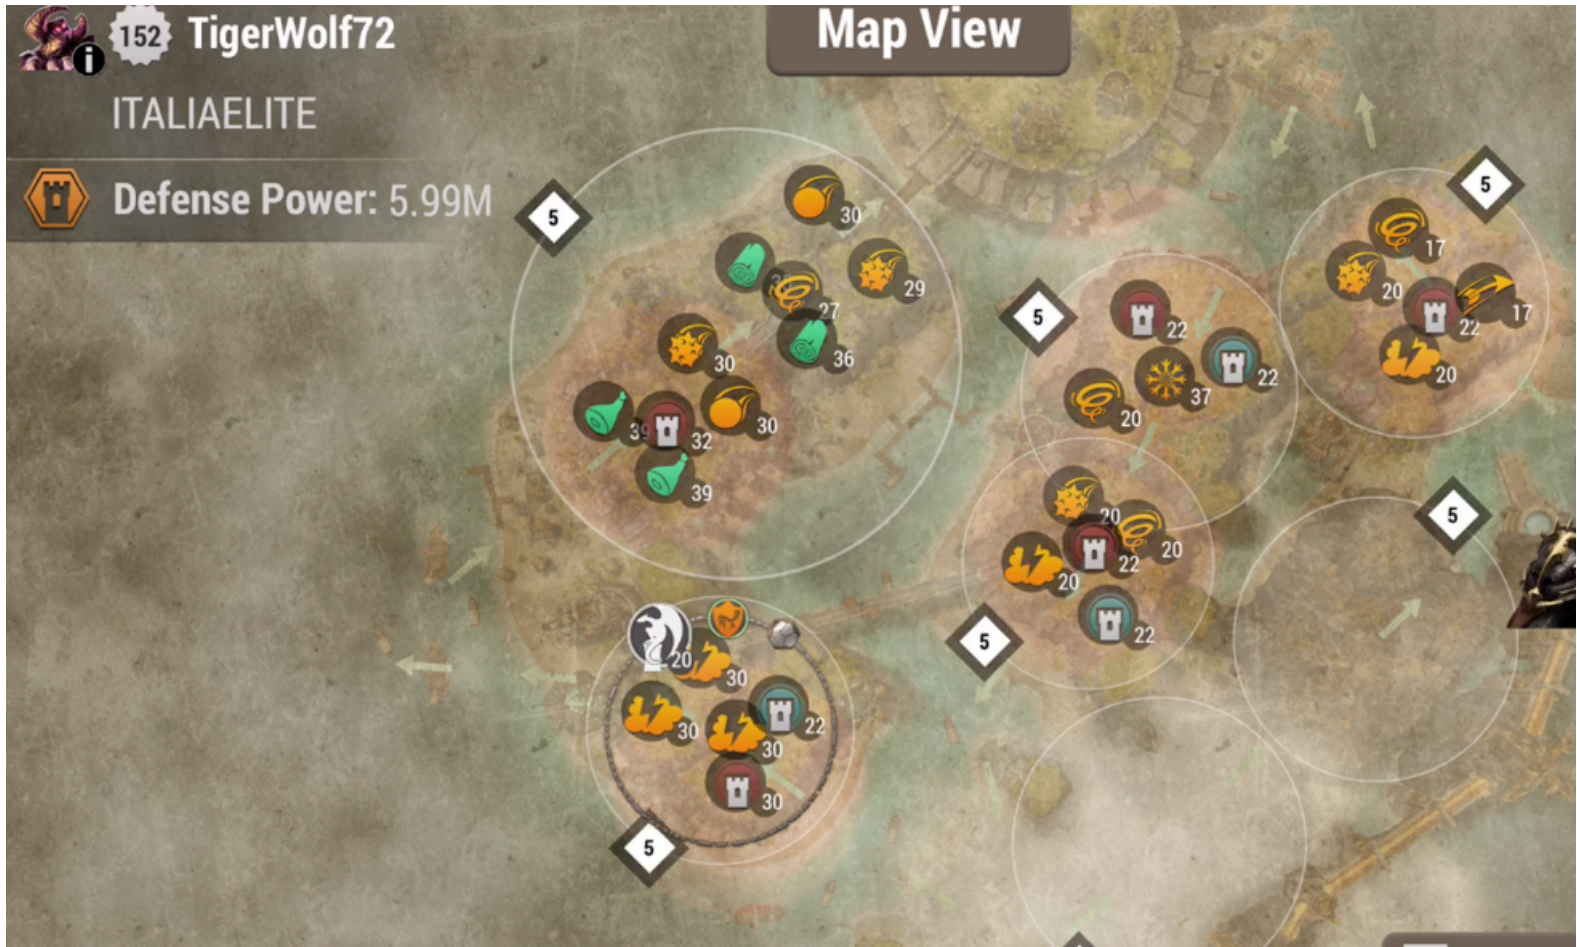

152 TigerWolf72

ITALIAELITE

Defense Power: 5.99M

Map View