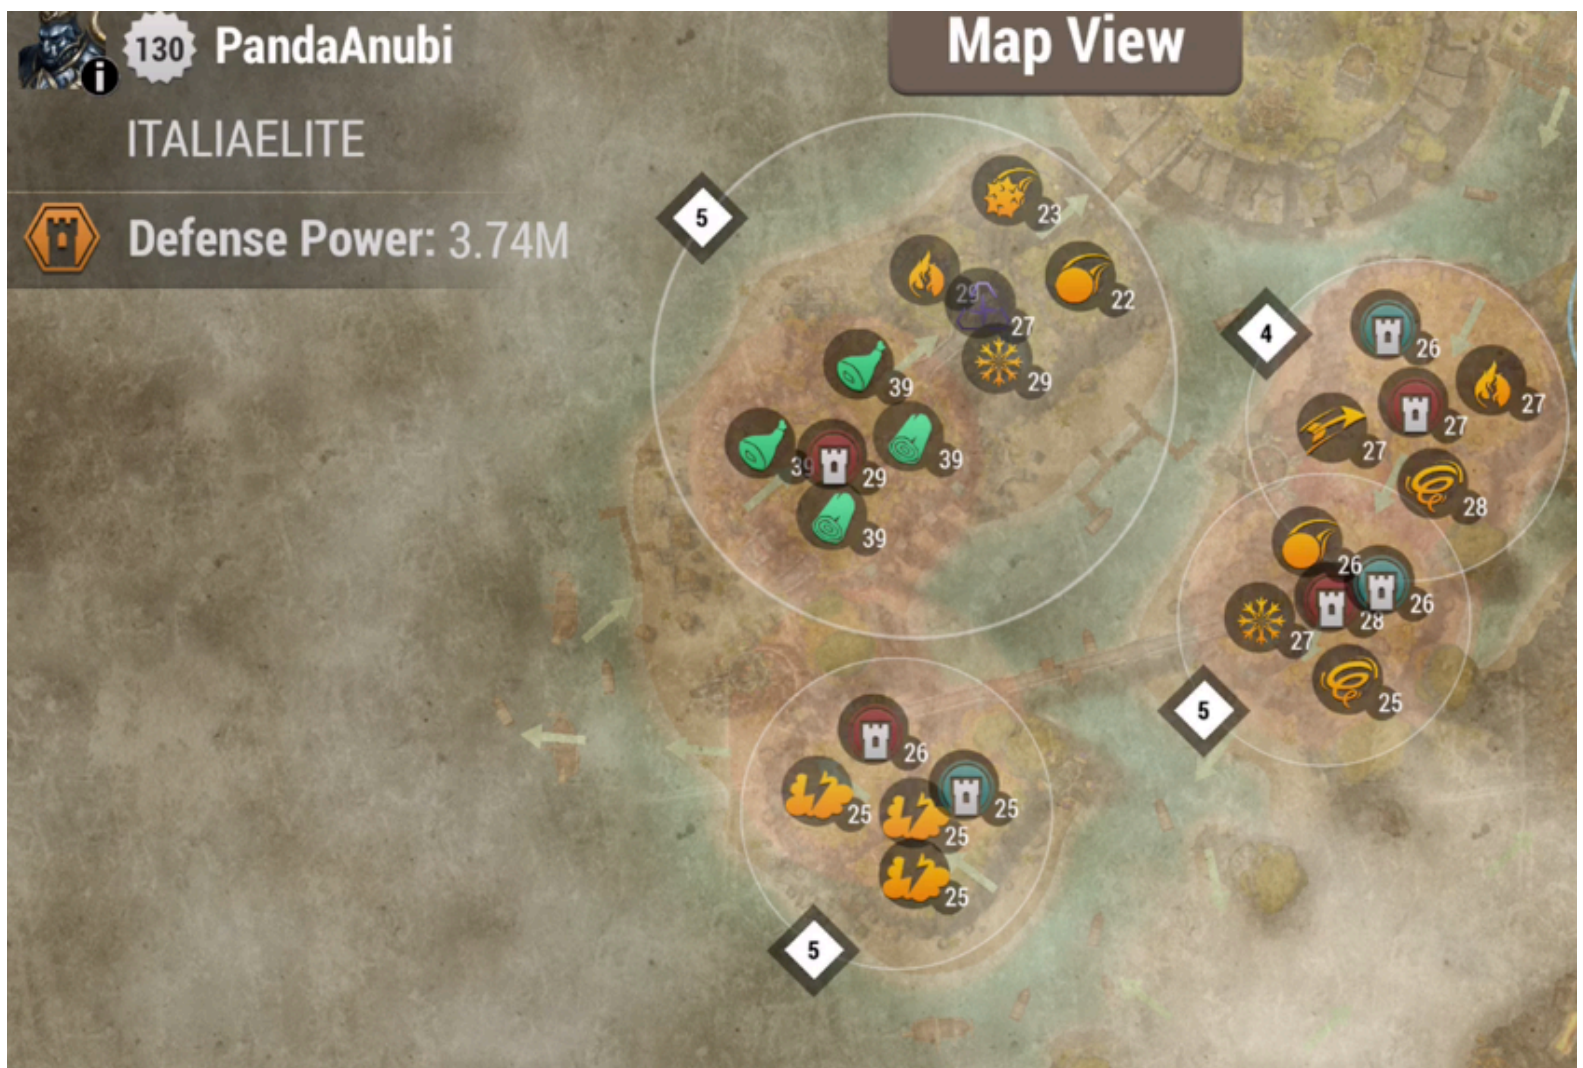

ITALIAELITE

Defense Power: 3.87M

Map View

130 PandaAnubi

ITALIAELITE

Defense Power: 3.74M

Map View

133