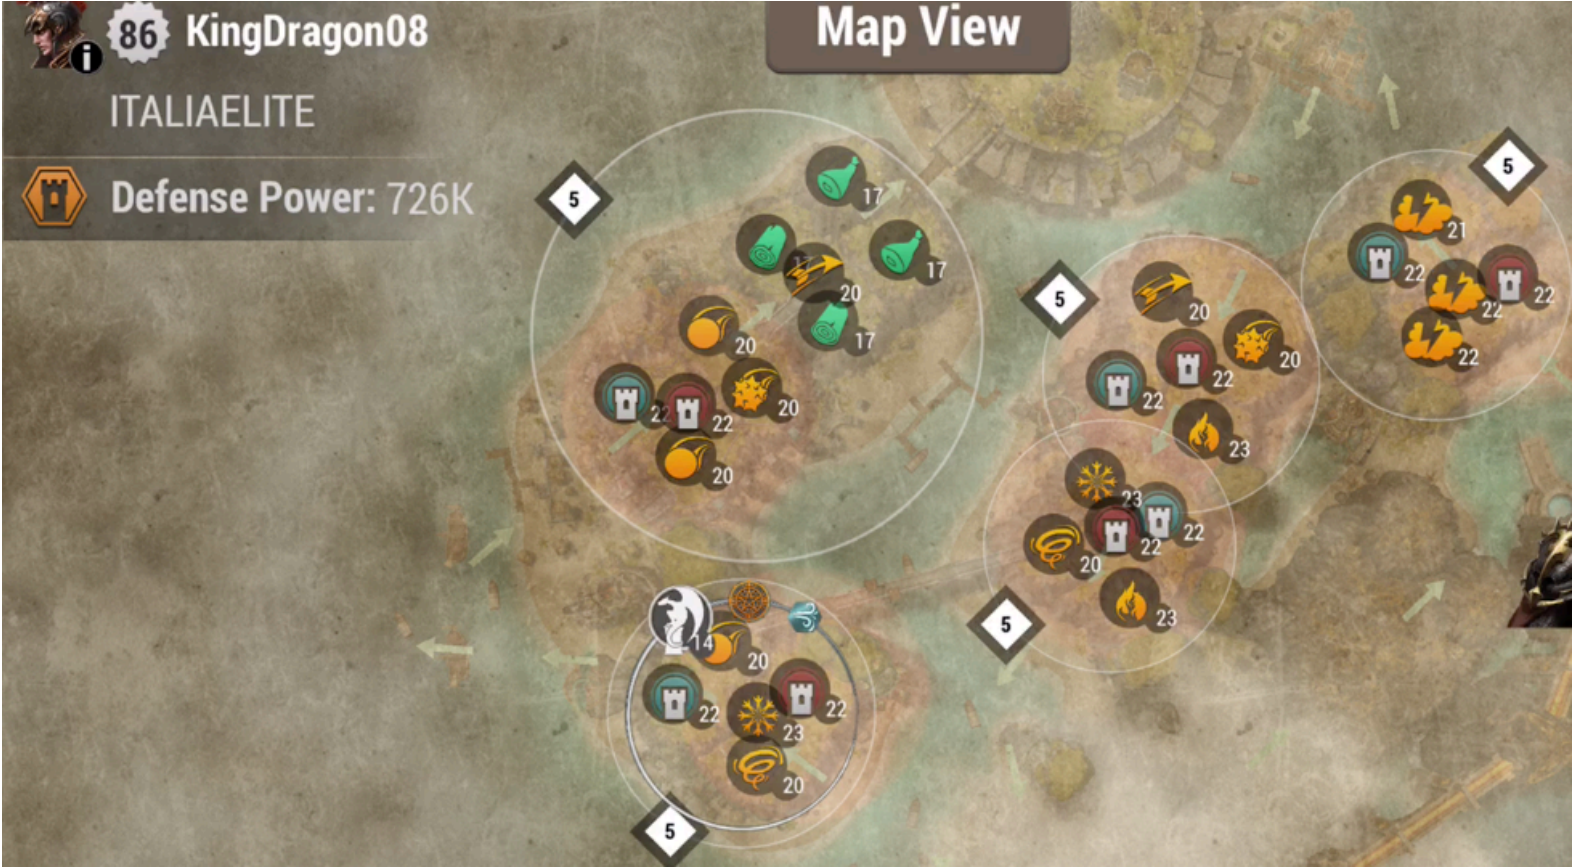

86 KingDragon08

ITALIAELITE

Defense Power: 726K

Map View

90 KillArm

ITALIAELITE

Defense Power: 1.2M

Map View