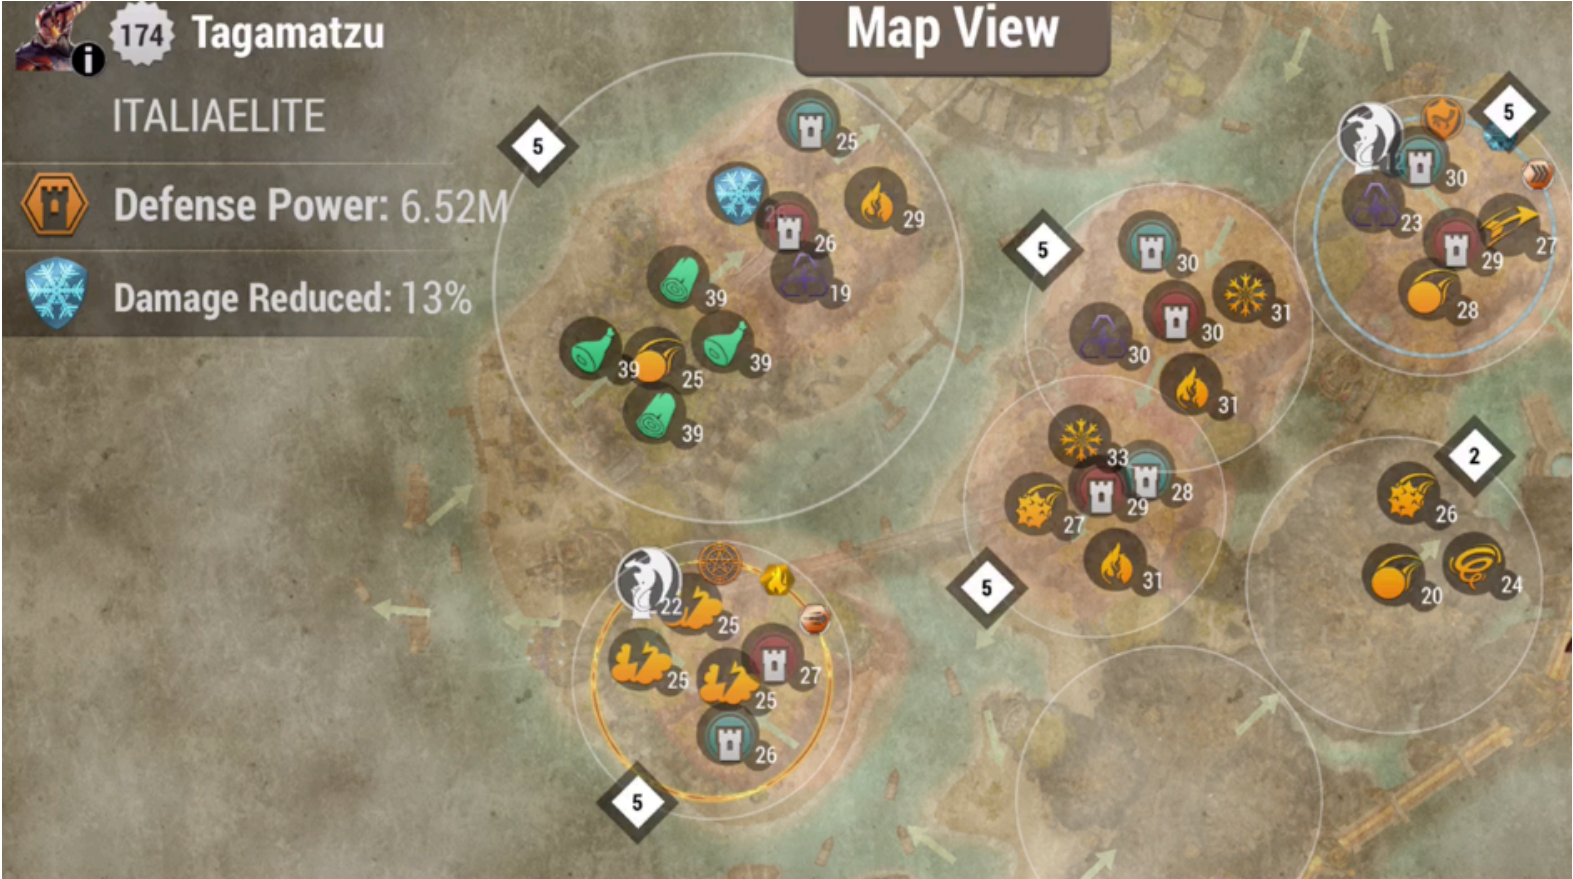

Defense Power: 9.66M

174 Tagamatzu

ITALIAELITE

Defense Power: 6.52M

Damage Reduced: 13%

Map View

175 Claus58

ITALIAELITE