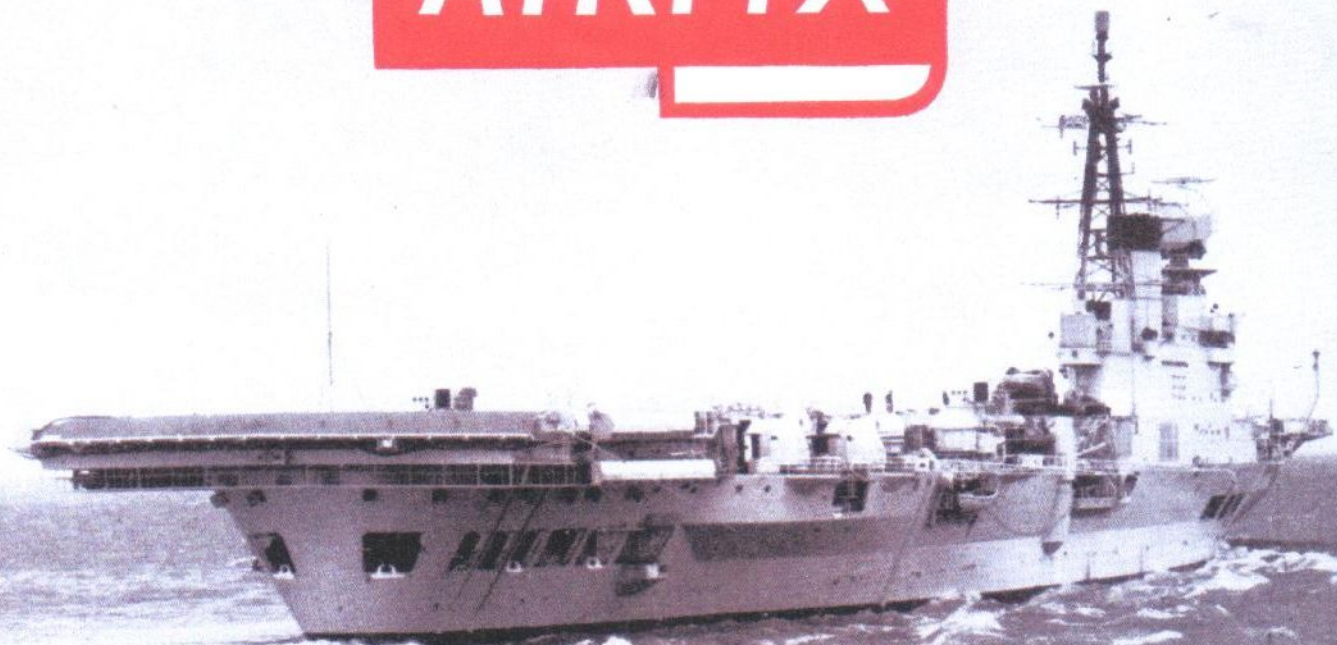

CATALOGUE OF SCALE MODEL CONSTRUCTION KITS BY

AIRFIX

OCTOBER 1960

**No. 1 Series
1/72nd
Constant Scale
Aircraft**

A Bristol Fighter
B Albatross DV
C Hawker Hurricane
D Messerschmidt Me 109
E Supermarine Spitfire
F DH 88 Comet Racer
G RE8
H North American Mustang

ALL at 2/- each

A	Ford T 1910
B	Rolls Royce 1911
C	Lanchester 1907
D	Rolls Royce 1905
E	Darracq 1904
F	Bentley 1930

Now Also Available
Morris Cowley 1923
All at 2/- each

A Series of 50 feet to one inch Scale Models of Famous British Warships in 5-colour varnished box.