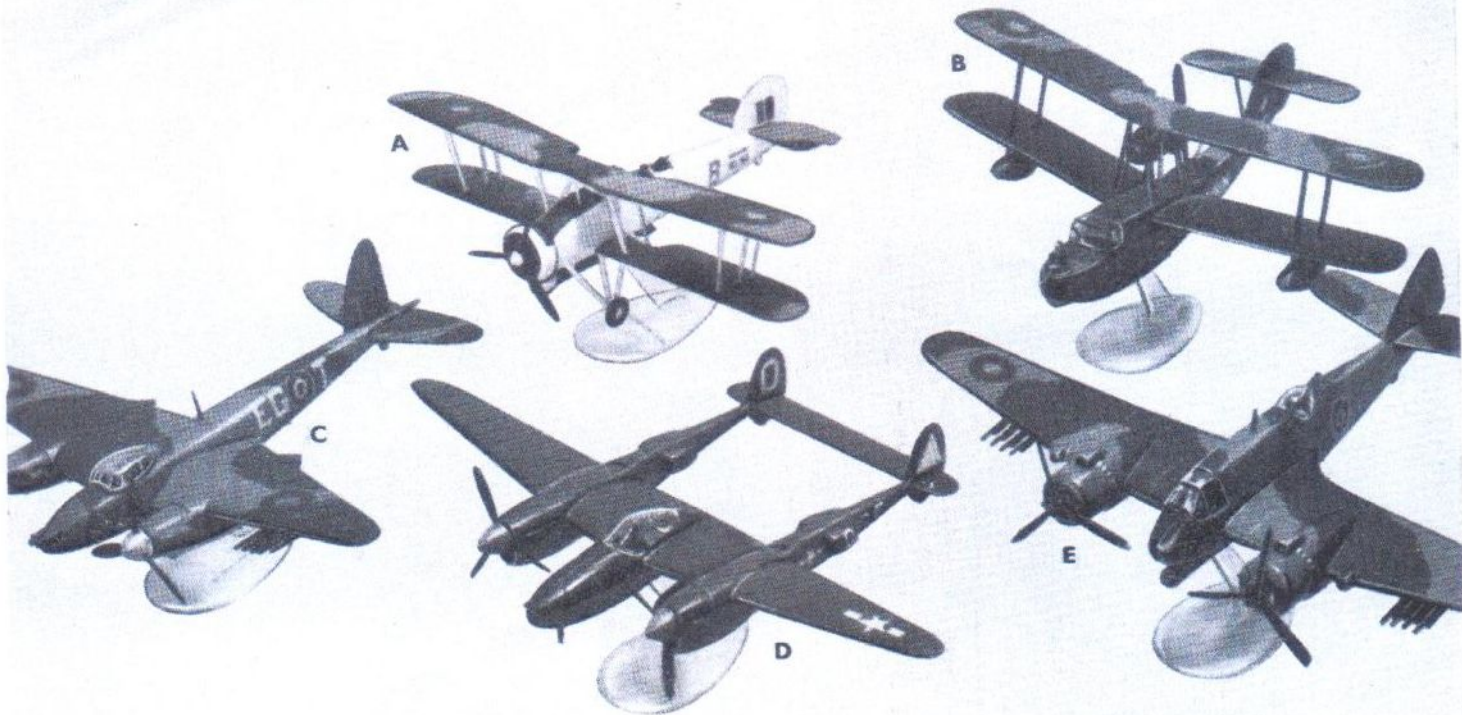

**No. 2 Series
1/72nd
Constant Scale
Aircraft**

- A Fairey Swordfish
- B V.A. Walrus
- C DH Mosquito
- D Lockheed Lightning
- E Bristol Beaufighter

**Now Also Available
Messerschmitt Me110D
SRN-1 HOVERCRAFT
All at 3/- each**

- Q Fokker Dr 1
- R Supermarine S6B
- S Grumman Gosling
- T Mig. 15
- U Douglas Skyhawk
- V S.R. 53
- W Auster Antarctic

**TYPHOON
FIAT G-91
S. 55 HELICOPTER**

**No. 1 SERIES ALSO AVAILABLE—
A. W. SEAHAWK
MITSUBISHI A6M2 ZERO
JET PROVOST**

**ALL AT
2/-
EACH**