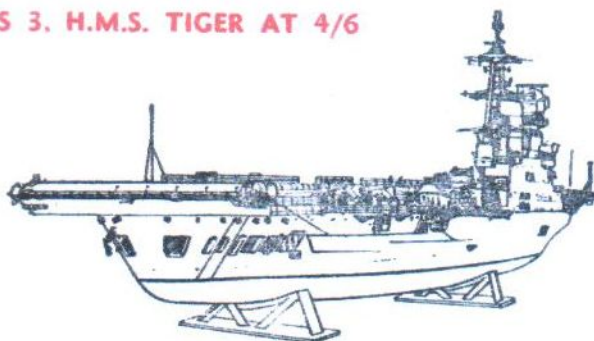

ALL at 2/- each

A	Ford T 1910
B	Rolls Royce 1911
C	Lanchester 1907
D	Rolls Royce 1905
E	Darracq 1904
F	Bentley 1930

Now Also Available
Morris Cowley 1923
All at 2/- each

A Series of 50 feet to one inch Scale Models of Famous British Warships in 5-colour varnished box.

ALSO AVAILABLE:—SERIES 3. H.M.S. TIGER AT 4/6

H.M.S. Cossack Series 1 At 2/-

H.M.S. Victorious Series 4 At 6/-

No. 1 SERIES

00 GAUGE TRACKSIDE KITS

PLATFORM

STATION BOOKING HALL

SIGNAL GANTRY