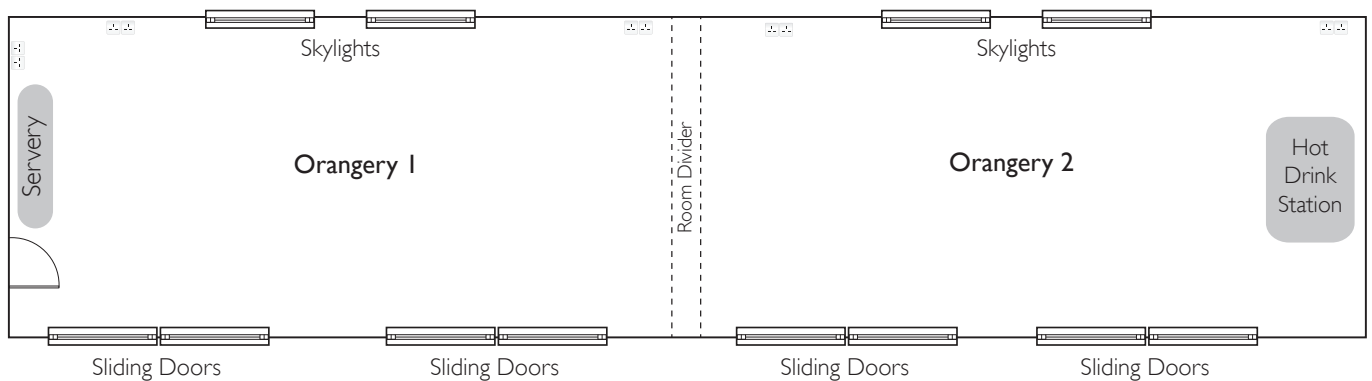

**ORANGERY RESTAURANT**

<b>Dimensions:</b> 5.1m x 21.6m Floor Area: 110.16m <sup>2</sup> Ceiling Height: 2.7m	Orangery Restaurant:	Seated 80	Stand up buffet 120
	Orangery 1:	Seated 30	Stand up buffet 50
	Orangery 2:	Seated 30	Stand up buffet 50