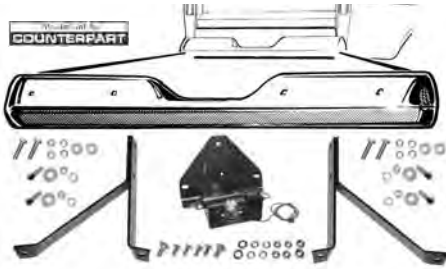

Includes: 1 Chrome bumper, 2 outer bumper brackets, 2 inner bumper brackets, 4 chrome bumper bolts, 1 License plate bracket, and hardware.

- | | | | | |
|------------------------|-------|-----------|----------------|-----|
| 60-16812 ⁺ | 60-62 | Fleetside |\$ 263.00 | kit |
| 63-16813 ⁺ | 63-66 | Fleetside |\$ 245.00 | kit |
| 60-168121 ⁺ | 60-62 | Stepside |\$ 305.00 | kit |
| 63-168131 ⁺ | 63-66 | Stepside |\$ 274.00 | kit |