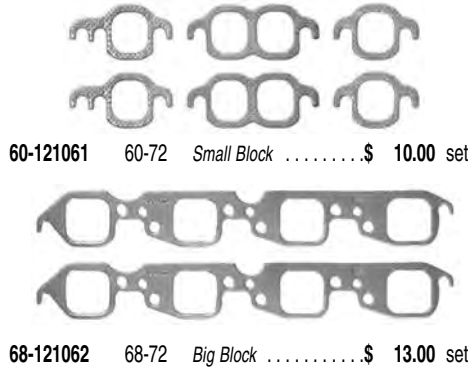

EXHAUST MANIFOLD GASKETS

60-121061 60-72 Small Block .....$ 10.00 set
68-121062 68-72 Big Block .....$ 13.00 set

INTAKE MANIFOLD METAL SLEEVES