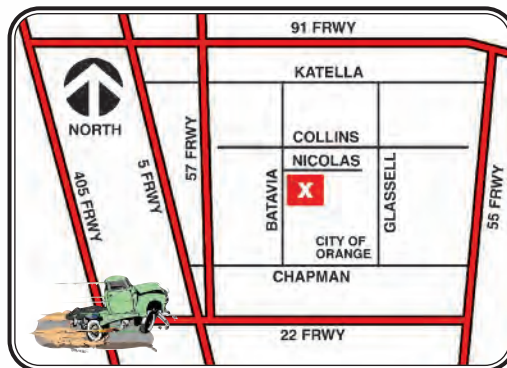

Truck and Car Shop Inc. 739 North Batavia Orange, CA 92868
Fax Order 1-714-771-0407 • Toll Free 1-800-243-8947 • www.TruckandCarShop.com

Quality Restoration Parts for: