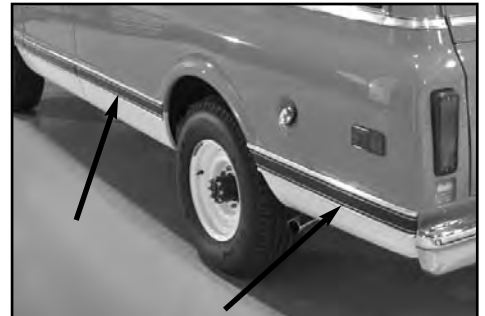

LOWER FRONT—REAR QUARTER MOLDINGS

69-08904	69-72	Front, black, left	$ CALL ea.
69-08905	69-72	Front, black, right	$ CALL ea.