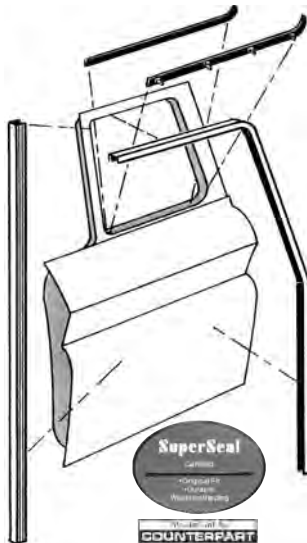

DOOR WINDOW FELT KITS

Universal to COUNTERPART

Includes: upper door glass channels, anti-rattle window seals, and universal division bar inserts. Does 2 door windows.

60-07501	60-63	For metal frames around glass	$ 89.00 kit
60-07502	60-63	Without metal frames around glass	$ 119.00 kit
64-07503	64-66		$ 71.00 kit
67-07504	67-72	With stainless bead	$ 55.00 kit
67-07505	67-72	With black bead	$ 55.00 kit