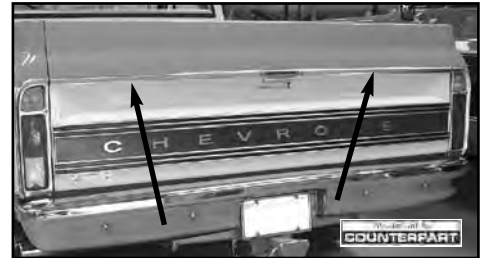

TAILGATE MOLDINGS UPPER

Clips sold separately.

67-09011 67-72 Left .....$ 13.00 ea.
67-09012 67-72 Right .....$ 13.00 ea.

CENTER TAILGATE MOLDING

67-09102 67-72 with retainers .....$ 13.00 ea.

Upper L/H, R/H and center moldings, clips sold separately.

67-091025 67-72 3-pc kit .....$ 36.00 kit