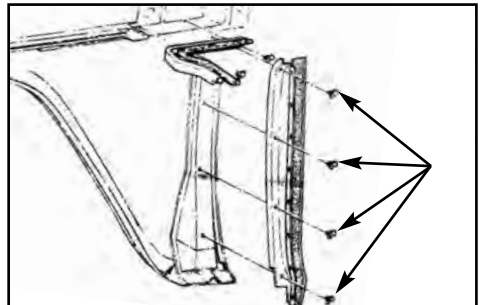

PINCH CLIP

- Installs the rear of the front fender seal bracket to the fender brace.
- 60-09488 60-66 . . . . . $ .75 ea.