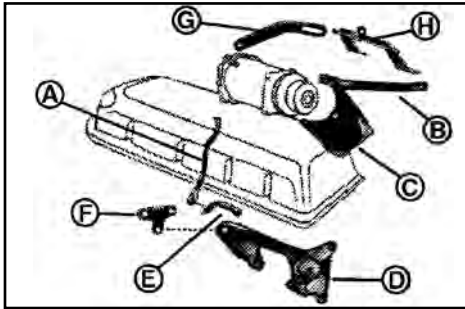

CHEVROLET & GMC TRUCK PARTS

Truck Shop Inc. 739 North Batavia Orange, California 92868

BIG BLOCK A/C COMPRESSOR BRACKETS

67-05507 68-72 Front brace ..... B $ 23.00 ea.

67-05508 68-72 Rear brace ..... G $ 23.00 ea.

67-05512 68-72 Rear pivot bracket .... F $ 25.00 ea.

67-05513 68-72 Rear support bar bracket ..... E $ 20.00 ea.

67-05514 68-72 Rear lower support brace ..... A $ 25.00 ea.