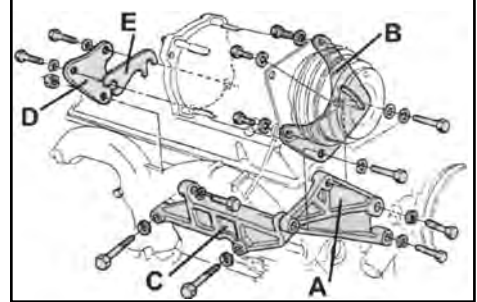

SMALL BLOCK A/C COMPRESSOR BRACKET KIT

Mounts GM compressor on a small block V8 Chevrolet engine with factory exhaust manifolds and short water pump. Includes: 1 front brace, 1 front bracket, 1 lower support, 1 rear bracket, 1 rear shim, hardware.

64-05506 64-72 small block .....$ 165.00 kit

SMALL BLOCK A/C COMPRESSOR BRACKETS

64-055061 64-72 Front lower bracket,
S/B .....A $ 58.00 ea.

64-055062 64-72 Front brace,
S/B .....B $ 52.00 ea.

64-055063 64-72 Rear pivot bracket,
on compressor, S/B ....D $ 17.00 ea.

64-055064 64-72 Lower side support bracket,
on exhaust, S/B .....C $ 69.00 ea.

64-055065 64-72 rear shim, S/B .....E $ 6.00 ea.

64-055066 64-72 AC bracket hardware kit
S/B .....$ 19.00 ea.