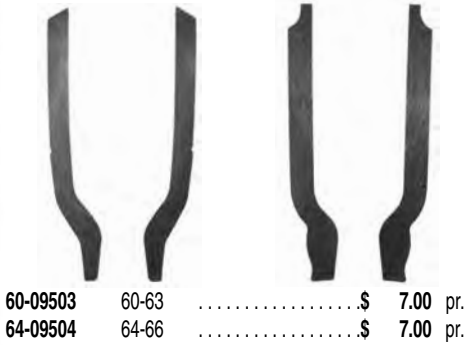

CHEVROLET & GMC TRUCK PARTS

Truck Shop Inc. 739 North Batavia Orange, California 92868

FRONT FENDER-TO-CAB GASKETS

60-09503	60-63	.....$	7.00	pr.
64-09504	64-66	.....$	7.00	pr.