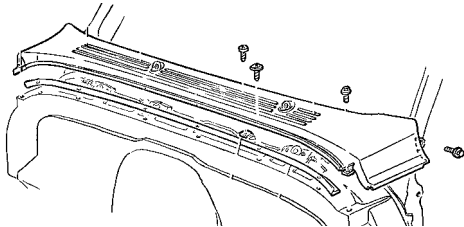

67-09902 67-72 Stainless steel .....$ 9.00 kit

COWL VENT TRASH GUARD

67-09903 67-72 Black .....$ 31.00 pr.
67-09904 67-72 Stainless steel .....$ 59.00 pr.