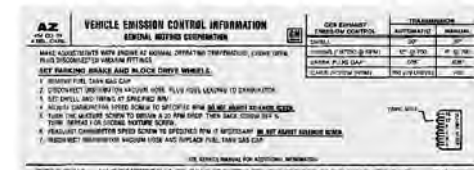

TUNE-UP LABELS

71-17339 71 250-1 AT/MT
US and Canada (AN) .....$ 6.00 ea.

71-17340 71 307-2 AT/MT
US and Canada (AO) .....$ 6.00 ea.

71-17341 71 350-2 AT/MT
US and Canada (AP) .....$ 6.00 ea.

71-17342 71 350-4 270 hp AT/MT
US and Canada (AQ) .....$ 6.00 ea.

71-17343 71 350/270 hp (AR) .....$ 6.00 ea.

71-17344 71 402-4 300 hp AT/MT
US and Canada (AT) .....$ 6.00 ea.

71-17345 71 454-4 365 hp AT/MT
US and Canada (AU) .....$ 6.00 ea.

71-17346 71 LT-1 350-4 330 hp AT/MT
US and Canada (AX) .....$ 6.00 ea.

71-17347 71 454-4 425 hp AT/MT
US and Canada (AZ) .....$ 6.00 ea.

+ The following items require additional shipping and handling.