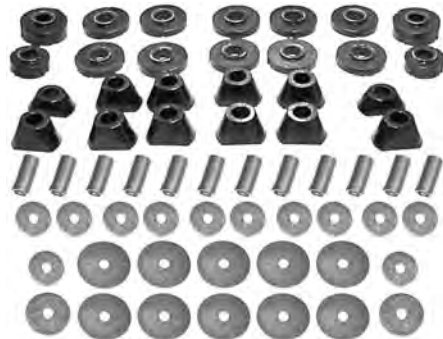

BLAZER BODY MOUNT KITS

Body mounts
Fits 4WD Blazer, includes hardware.
69-09604 69-72 polyurethane .....$ 135.00 kit