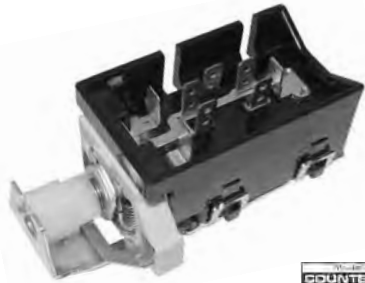

HEADLIGHT SWITCH ASSEMBLY

Counterpart

60-04714 60-63\$ 22.00 ea.

Counterpart

64-04715 64-72\$ 12.00 ea.

HEADLIGHT SWITCH SHAFT WITH KNOB

Counterpart

Black and stainless knob.