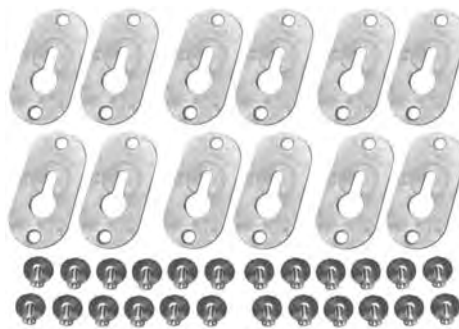

SEAT MOUNTING PLATE KIT

12 seat mounting plates with stainless steel mounting hardware.

- 60-03160 60-66 Suburban, 12 pcs .....$ 124.00 kit