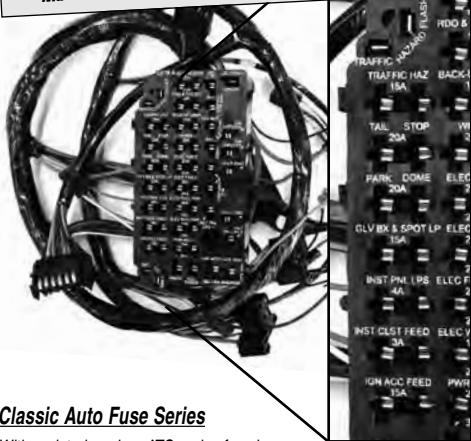

CHEVROLET & GMC TRUCK PARTS

Truck Shop Inc. 739 North Batavia Orange, California 92868

CLASSIC AUTO FUSE SERIES DASH HARNESS

New wiring harnesses now available from Truck Shop!
Made to order so plan ahead, please allow 2-5 weeks.