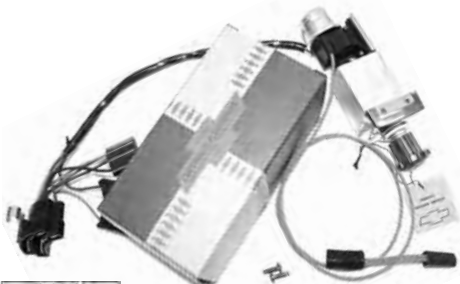

64-06517 64 .....$ 200.00 ea.
65-06518 65-66 .....$ 200.00 ea.

TURN SIGNAL SWITCHES

60-06601 60-62 Switch .....$ 20.00 ea.

60-066011 60-62 Plastic plug .....$ 2.00 ea.