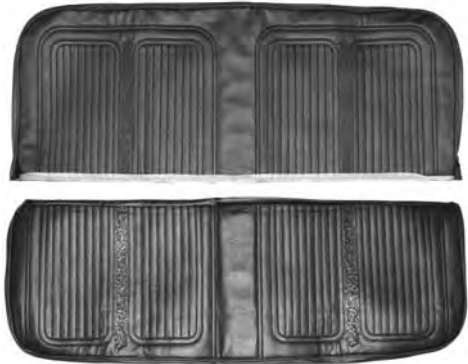

CHEVROLET & GMC TRUCK PARTS

Truck Shop Inc. 739 North Batavia Orange, California 92868

SEAT COVER KITS

1969-1970 Pickup Bench seat cover kits

Bench seat covers are made with Walrus grain vinyl in authentic scroll pattern detail featuring vertical pleats.

69-03110	69	Dark Aqua	$ 259.00	kit
70-03111	70	Aqua	$ 259.00	kit
69-03112	69-70	Black	$ 259.00	kit
69-03113	69-70	Bright Blue	$ 259.00	kit
69-03114	69-70	Bright Red	$ 259.00	kit
69-03115	69-70	Dark Aqua	$ 259.00	kit
69-03116	69-70	Dark Blue	$ 259.00	kit
69-03117	69-70	Dark Metallic Green	$ 259.00	kit
69-03119	69-70	Red	$ 259.00	kit
69-03120	69-70	Light Saddle	$ 259.00	kit
69-031201	69-70	Dark Saddle	$ 259.00	kit
69-03121	69-70	Sandalwood	$ 259.00	kit
69-031211	69-70	Gray, Sierra grain vinyl	$ 259.00	kit