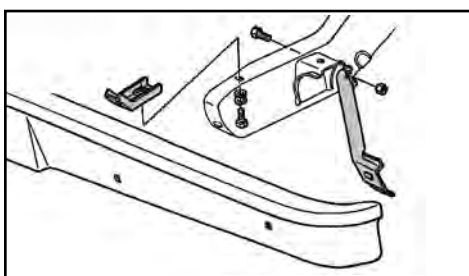

CHEVROLET & GMC TRUCK PARTS

Truck Shop Inc. 739 North Batavia Orange, California 92868

REAR BUMPER KITS

Includes: 1 Chrome bumper, 2 outer bumper brackets, 2 inner bumper brackets, 4 chrome bumper bolts, 1 License plate bracket, and hardware.

60-16812⁺	60-62	Fleetside	.....$ 263.00	kit
63-16813⁺	63-66	Fleetside	.....$ 245.00	kit
60-168121⁺	60-62	Stepside	.....$ 305.00	kit
63-168131⁺	63-66	Stepside	.....$ 274.00	kit

Includes: 1 chrome bumper, 2 outer bumper brackets, 2 inner bumper brackets, 4 chrome bumper bolts, 1 license plate panel, 4 license plate panel bolts, 1 license plate panel light and (2 bumper bracket gravel shields, fleetside only).

67-16814⁺	67-72	Fleetside 2WD	.....$ 274.00	kit
67-16815⁺	67-72	Stepside	.....$ 254.00	kit

FRONT BUMPER BRACKETS

60-01213	60-66	Outer, LH	.....$ 23.00	ea.
60-01214	60-66	Outer, RH	.....$ 23.00	ea.

Includes: 2 inner brackets, 2 outer brackets & bracket to frame hardware.

67-01211	67-70	Chevrolet &		
	67-72	GMC, 2WD		
		4-piece set	.....$ 49.00	set

FRONT BUMPER BRACKETS

67-012124	67-70	Chevrolet &		
	67-72	GMC, 4WD		
		4-piece set	.....$ 59.00	set

71-012122	71-72	Chevrolet, 2WD		
		4-piece set	.....$ 49.00	set

71-012123	71-72	Chevrolet, 4WD		
		4-piece set	.....$ 63.00	set

REAR BUMPER BRACKETS

1. Rear with hardware

60-169061	60-62	Stepside	.....$ 115.00	set

REAR BUMPER BRACKETS

60-16906	60-62	Fleetside	.....$ 77.00	set

63-16907	63-66	Stepside	.....$ 79.00	set

63-16908	63-66	Fleetside	.....$ 58.00	set

67-16909	67-72	Stepside or Fleetside 2WD	.....$ 52.00	set

67-169091	67-72	Shortbed with leaf springs 4WD	.....$ 62.00	set

⁺ The following items require additional shipping and handling.

Fax Order 1-714-771-0407 • Toll Free 1-800-243-8947 • www.TruckandCarShop.com • 2016 Catalog