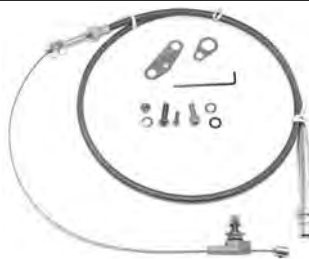

50-06815 Kickdown cable bracket, Small Block\$ 12.00 ea.

KICKDOWN CABLE KIT

60-068142 TH350\$ 39.00 ea.

60-068143 TH700R4\$ 41.00 ea.

Stainless steel braided. Great for TH conversions

60-068142 TH350\$ 39.00 ea.