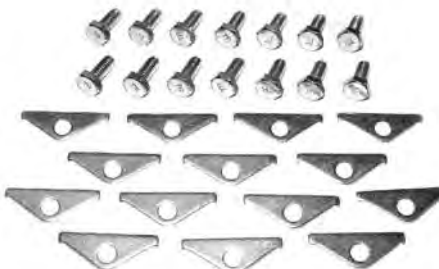

68-11208 68-72 Big block, 14 retainers and bolts\$ 19.00 set

CHROME VALVE COVER HOLD-DOWN TABS

Universal valve cover hold-down tabs, chrome.

60-11209 60-72 1 1/2" Wide\$ 1.00 ea.

60-11210 60-72 3" Wide\$ 2.00 ea.