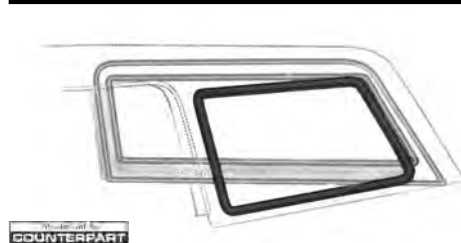

BLAZER REAR QUARTER WINDOW WEATHERSTRIP

69-07605	69-72	Single wall top	.....$	159.00	pr.
69-07606	69-72	Double wall top, fits left or right	.....$	29.00	ea.