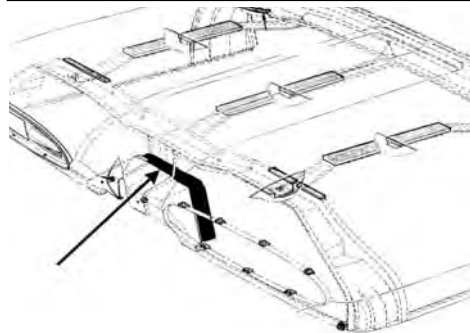

FRONT OF HOOD-TO-RADIATOR SEAL

60-10212	60-66		$ 5.00	ea.

FRONT OF HOOD-TO-RADIATOR SEAL CLIPS

60-10213	60-66	5 per truck	$ 1.50	ea.