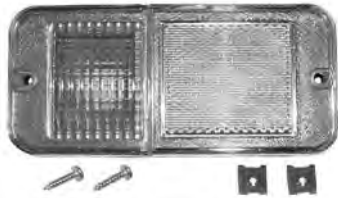

Includes gasket and hardware.

68-01110 68-72 Rear, Red, LH or RH .....$ 8.00 ea.