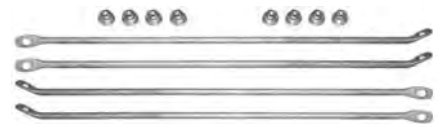

BED SIDE SUPPORT BRACES

4 steel braces with hardware.

- 60-16030 60-66 Fleetside\$ 78.00 set

- 67-16030 67-72 Fleetside, steel\$ 19.00 pr.

2 polished stainless steel braces with hardware.

- 67-160301 67-72 Fleetside\$ 60.00 pr.