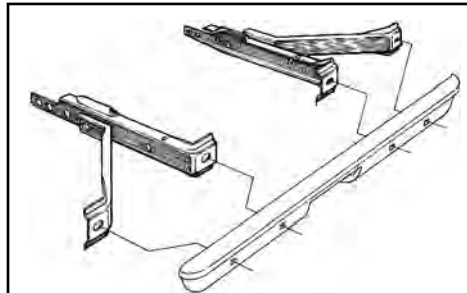

REAR BUMPER BRACKETS

- Rear with hardware
- | | | | | |
|-----------|-------|----------|----------------|-----|
| 60-169061 | 60-62 | Stepside |\$ 115.00 | set |
|-----------|-------|----------|----------------|-----|