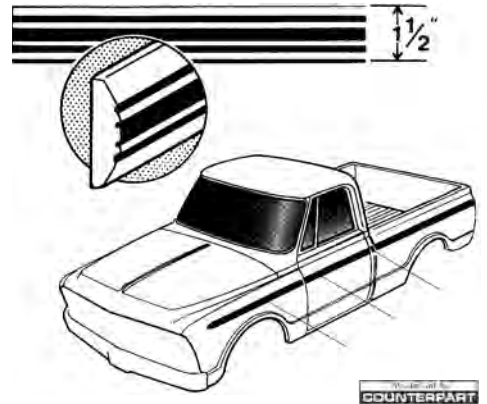

1969-1972 UPPER SIDE MOLDING KITS

Includes clips

- 69-08225+ 69-72 Short bed, fleetside
  8 pc. molding set
  with metal clips .....$ 255.00 kit
- 69-08226+ 69-72 Long bed, fleetside
  8 pc. molding set
  with metal clips .....$ 269.00 kit
- 69-08227+ 69-72 Longhorn, fleetside
  8 pc. molding set
  with metal clips .....$ 269.00 kit
- 69-08228+ 69-72 Short bed, fleetside
  8 pc. molding set with
  metal & adhesive clips . $ 255.00 kit
- 69-08229+ 69-72 Long bed, fleetside
  8 pc. molding set with
  metal & adhesive clips . $ 269.00 kit
- 69-08230+ 69-72 Longhorn, fleetside
  8 pc. molding set with
  metal & adhesive clips . $ 269.00 kit