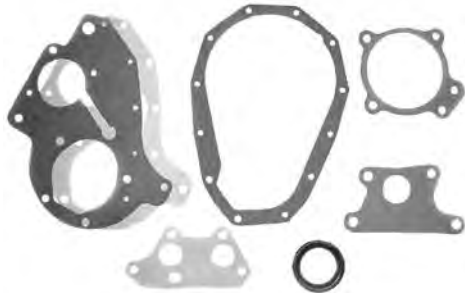

60-11521 60-65 Small block\$ 18.00 ea.

All Hi-perf. engines equipped with 8" balancers

66-11521 66-72 Small block\$ 18.00 ea.

68-11521 68-72 Big block\$ 18.00 ea.

TIMING COVER SEAL KIT

60-11601 60-62 235 6 cyl.\$ 22.00 kit