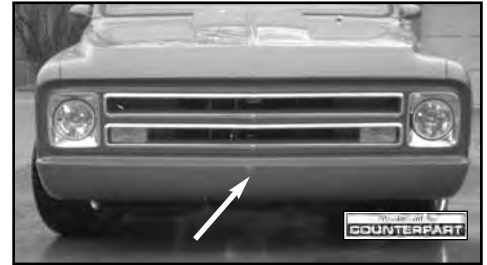

FRONT ROLL PAN

- 67-01206⁺ 67-72 Steel .....$ 155.00 ea.

FRONT SPLASH APRON

- 67-01207⁺ 67-68 Steel .....$ 59.00 ea.

REAR ROLL PANS

1. Steel with license plate cutout
   60-17001⁺ 60-72 Stepside, without license plate lights .....$ 96.00 ea.
   60-170011⁺ 60-72 Stepside, with license plate lights .....$ 104.00 ea.

1. Steel with license plate cutout
   60-17002⁺ 60-66 Fleetside, without license plate lights .....$ 96.00 ea.
   60-170021⁺ 60-66 Fleetside, with license plate lights .....$ 104.00 ea.
   67-170031⁺ 67-72 Fleetside, without license plate lights .....$ 96.00 ea.
   67-17004⁺ 67-72 Fleetside, with license plate lights .....$ 104.00 ea.