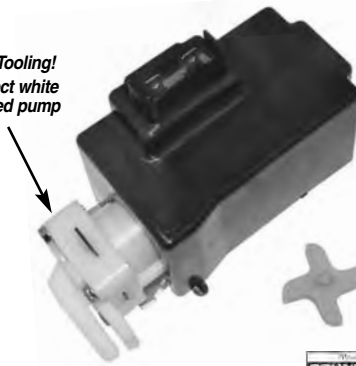

WINDSHIELD WASHER PUMP

New Tooling!
Correct white
colored pump

Washer pump
COUNTERPART

- 64-06301 64-72 .....$ 34.00 ea.