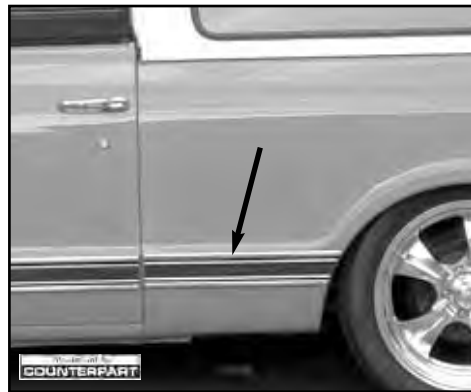

1969-1972 BLAZER MOLDINGS

TRUCK SHOP OFFERS THE HIGHEST QUALITY BODY SIDE MOLDINGS AND THE CORRECT HARDWARE!
• BEST FIT! • BEST QUALITY! • BEST PRICE! •

LOWER FRONT REAR QUARTER MOLDINGS

69-08709	69-72	Black, left	$ 29.00 ea.
69-08710	69-72	Black, right	$ 29.00 ea.
69-08711	69-72	Woodgrain, left	$ 30.00 ea.
69-08712	69-72	Woodgrain, right	$ 30.00 ea.