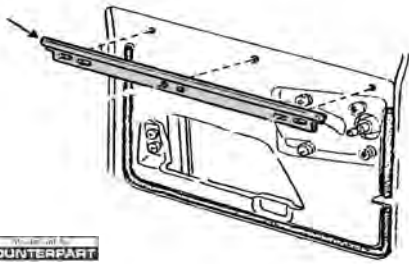

DOOR PANEL UPPER TRIM MOLDING

Warranted to
COUNTERPART

- 67-027081 67-71 Chrome ..... $ 52.00 pr.