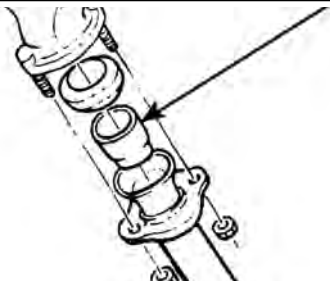

EXHAUST MANIFOLD HEADPIPE EXTENSION

Fits between the exhaust manifold and the headpipe, supports the main headpipe donut gasket.

60-12235 60-72 2" OD ..... $ 13.00 ea.
60-12236 60-72 2 1/2" OD ..... $ 13.00 ea.