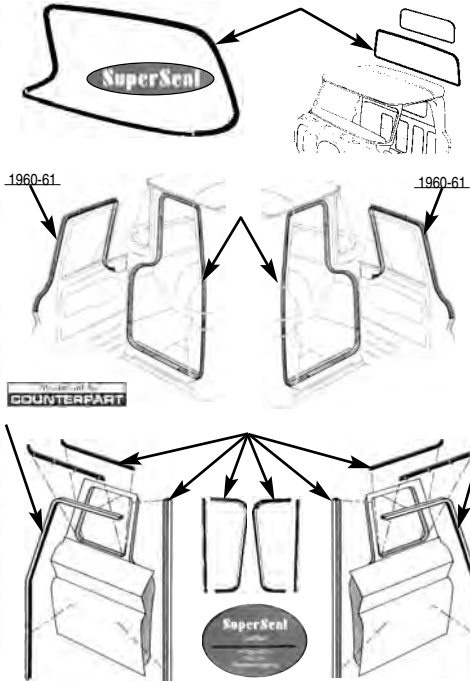

CHEVROLET & GMC TRUCK PARTS

Truck Shop Inc. 739 North Batavia Orange, California 92868

WEATHERSTRIP KITS

Kits Includes: Windshield seal, rear window seal, 2 door/cab seals, 2 vent window seals and 2 upper door glass channels, 4 anti-rattle window seals, and 2 division bar inserts.

Deluxe cab has exterior stainless steel window trim. Standard cab has no exterior stainless steel window trim.

1960-1961 kits also include 2 upper door seals

1960-1961 for trucks with metal frames around door glass.

60-079031	60-61	Std. cab, small rear . . .	$ 175.00	kit
60-079032	60-61	Deluxe cab, small rear . .	$ 175.00	kit
60-079033	60-61	Std. cab, large rear . . .	$ 180.00	kit
60-079034	60-61	Deluxe cab, large rear . .	$ 180.00	kit

1960-1961 for trucks without metal frames around door glass.

60-079035	60-61	Std. cab, small rear . . .	$ 185.00	kit
60-079036	60-61	Deluxe cab, small rear . .	$ 185.00	kit
60-079037	60-61	Std. cab, large rear . . .	$ 189.00	kit
60-079038	60-61	Deluxe cab, large rear . .	$ 189.00	kit

1962-1963 for trucks with metal frames around door glass.

62-079031	62-63	Std. cab, small rear . . .	$ 160.00	kit
62-079032	62-63	Deluxe cab, small rear . .	$ 160.00	kit
62-079033	62-63	Std. cab, large rear . . .	$ 169.00	kit
62-079034	62-63	Deluxe cab, large rear . .	$ 169.00	kit

1962-1963 for trucks without metal frames around door glass.

62-079035	62-63	Std. cab, small rear . . .	$ 185.00	kit
62-079036	62-63	Deluxe cab, small rear . .	$ 185.00	kit
62-079037	62-63	Std. cab, large rear . . .	$ 189.00	kit
62-079038	62-63	Deluxe cab, large rear . .	$ 189.00	kit

1964-1966

64-079031	64-66	Std. cab, small rear . . .	$ 139.00	kit
64-079032	64-66	Deluxe cab, small rear . .	$ 139.00	kit
64-079033	64-66	Std. cab, large rear . . .	$ 145.00	kit
64-079034	64-66	Deluxe cab, large rear . .	$ 145.00	kit

Deluxe stainless steel window trim not included in kits.