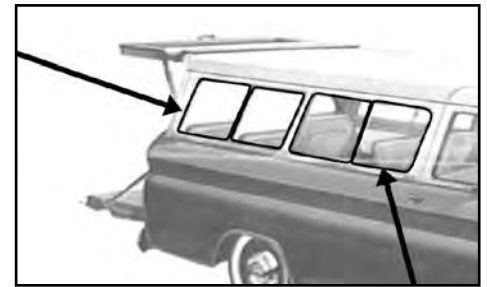

SUBURBAN REAR QUARTER WINDOW WEATHERSTRIP

Includes: rubber gasket, felt run channel, felt wipers, rubber window stop insert. For one window.

60-07607+	60-66	For sliding window	.....$	55.00	kit