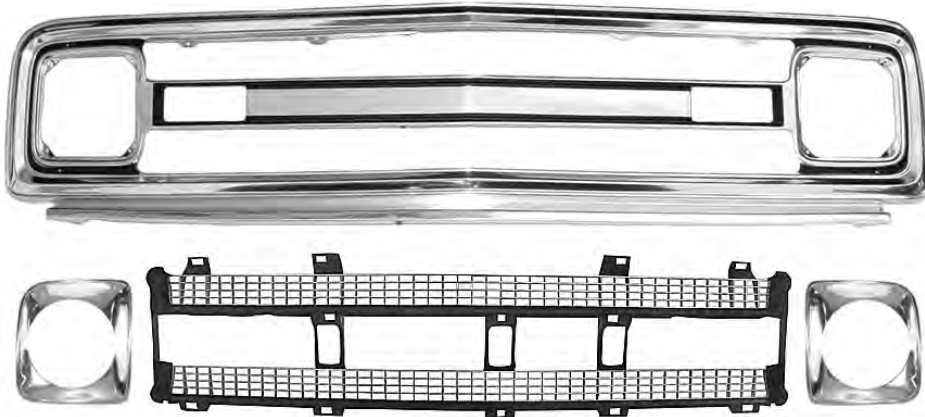

GRILL KITS

COUNTERPART

Grill kit includes chrome grill with brace and headlight bezels. Chevrolet 1/2-1 ton.

64-00501+ 64-66 Grill kit\$ 305.00 kit

COUNTERPART

Chevrolet grill kit includes outer grill shell, inner grill, grill installation kit, aluminum headlight bezels and "CHEVROLET" grill decal kit.