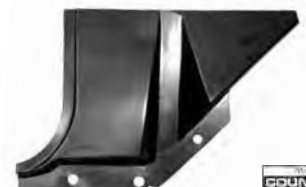

FOOT WELL PATCH PANEL

60-094041 60-66 left .....$ 23.00 ea.
60-094042 60-66 right .....$ 23.00 ea.
67-09405 67-72 left .....$ 14.00 ea.
67-09406 67-72 right .....$ 14.00 ea.

+ The following items require additional shipping and handling.

Fax Order 1-714-771-0407 • Toll Free 1-800-243-8947 • www.TruckandCarShop.com • 2016 Catalog