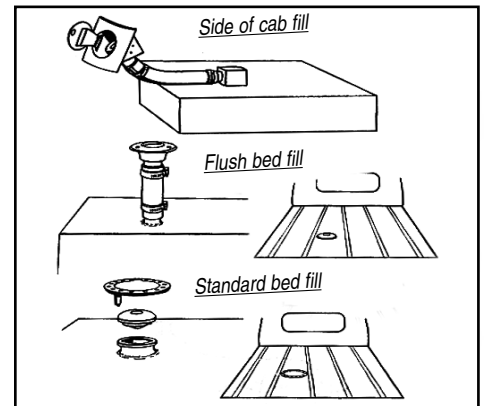

CHEVROLET & GMC TRUCK PARTS

Truck Shop Inc. 739 North Batavia Orange, California 92868

CHROME FLYWHEEL COVERS

- 62-10624 62-66 Aluminum powerglide ... $ 20.00 ea.
- 67-10624 67-72 TH350 or TH400 ..... $ 20.00 ea.
- 67-106241 67-72 TH700R4 ..... $ 35.00 ea.

ALUMINUM FLYWHEEL COVER

- 67-10625 67-72 TH350, Polished Aluminum ... $ 39.00 ea.

STOCK GAS TANKS

- 60-10706+ 60-66 1/2-1 ton, 20 gallon ... $ 149.00 ea.

- 67-10707+ 67-71 1/2-1 ton, 20 gallon ... $ 149.00 ea.

- 72-10708+ 72 1/2 ton only! with EEC (vent tubes), 20 gallon ... $ 149.00 ea.

GAS TANK • BLAZER/SUBURBAN/PANEL TRUCK

- 69-10709+ 69-72 Blazer, Sub, Panel ... $ 155.00 ea.

SIDE FILL FRAME RAIL MOUNT GAS TANK KIT

Side Fill, Blazer-style under-truck bed conversion kit, 20 gallon.
Includes: Fuel Tank, Mounting Straps, Fuel Sending Unit, "O"-Ring Seal and Lock Ring for Sending Unit.

- 63-107091+ 63-66 Frame rail mount conversion 30 OHM, Side fill ... $ 195.00 kit
- 69-107092+ 67-72 Frame rail mount conversion 90 OHM, Side fill ... $ 195.00 kit

BED FILL FRAME RAIL MOUNT GAS TANK KIT

Bed Fill, Blazer-style under-truck bed conversion kit, 17 gallon.
Includes: Fuel Tank, Mounting Straps, Fuel Sending Unit, "O"-Ring Seal and Lock Ring for Sending Unit.

- 63-107085+ 63-66 Frame rail mount conversion 30 OHM, Bed fill ... $ 185.00 kit
- 67-107086+ 67-72 Frame rail mount conversion 90 OHM, Bed fill ... $ 185.00 kit

FRAME RAIL GAS TANK FILLER HOSE

- 1 1/2" I.D. fuel hose.
- 63-107094 63-72 per foot ... $ 12.00 ft.
- 69-107095 63-72 4 feet ... $ 40.00 ea.

- 1 1/2" I.D. fuel hose & clamp kit. Adapts your flush mount filler assembly to your bed fill gas tank.
- 63-107105 63-72 6" with clamps ... $ 17.00 kit

UNDER-BED CUSTOM GAS TANKS