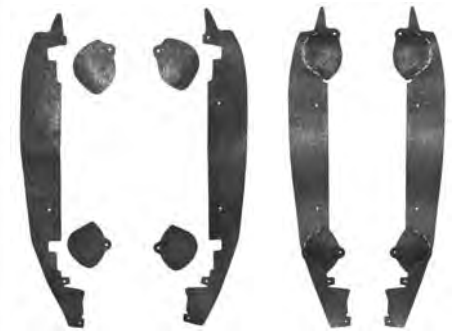

67-095041	67-72	un-assembled	.....$	15.00	pr.
67-095042	67-72	pre-assembled	.....$	26.00	pr.