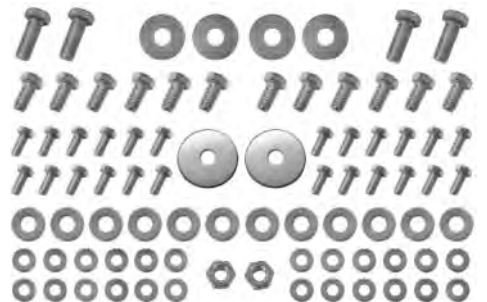

FRONT FENDER AND INNER FENDER BOLT KIT

- 60-09501 60-66 Stainless steel . . . . $ 47.00 kit
- 67-09501 67-72 Stainless steel . . . . $ 38.00 kit