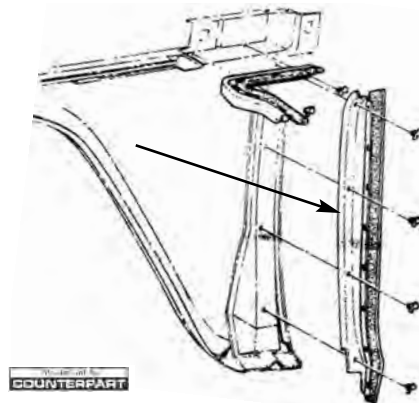

FRONT FENDER CLOSING PANEL

Equivalent to
COUNTERPART

1960-1966 Chevrolet or GMC

Rear of front fender closing panel.
Hardware and seals sold separately.

- 60-09235 60-66 left .....$ 34.00 ea.
  60-09236 60-66 right .....$ 34.00 ea.