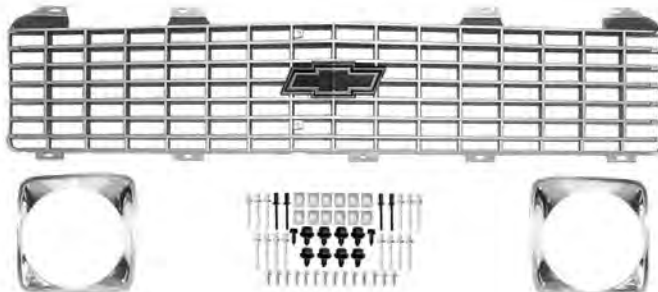

COUNTERPART

Chevrolet grill kit includes outer grill shell, inner grill, grill installation kit, aluminum headlight bezels and "CHEVROLET" grill decal kit.

69-00501+ 69-70 Grill kit, with plain grill with "CHEVROLET" decals .....$ 400.00 kit
69-00502+ 69-70 Grill kit, with stamped "CHEVROLET" grill .....$ 580.00 kit

COUNTERPART

Chevrolet grill kit includes: aluminum outer grill shell, silver inner grill, grill installation kit, aluminum headlight bezels and grill emblem.

71-00502+ 71-72 Grill kit with emblem .....$ 450.00 kit