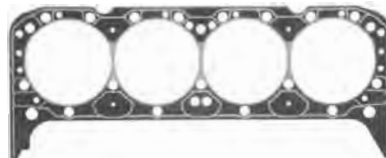

60-116071 60-72 SB, 283, 327, 350 .....$ 21.00 ea.

68-116072 68-72 BB, 396, 427, 454 .....$ 25.00 ea.

60-116073 60-65 348/409 .....$ 25.00 ea.