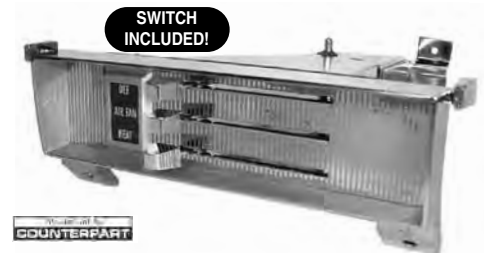

SWITCH INCLUDED!

Counterpart

67-04811 67-72 without AC
silver face .....$ 90.00 ea.