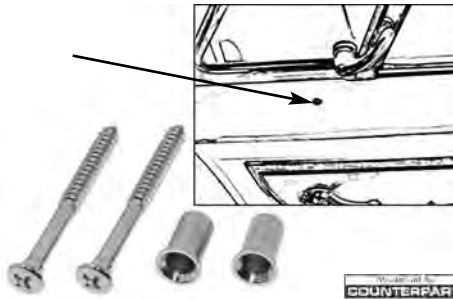

DOOR REINFORCEMENT BEZEL & SCREW KIT

Warranted to
COUNTERPART

- 72-027085 72 Chrome, 4 pcs. .... $ 7.00 set