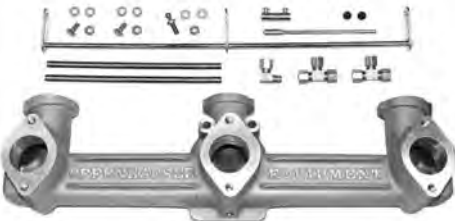

Offenhauser triple 1BBL intake manifold with linkage, fits 235 or 261 6 cyl.
60-11806 60-62 triple carbs .....$ 279.00 ea.