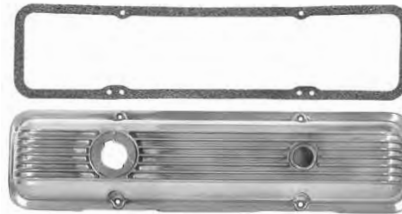

SMALL BLOCK LT-1 ALUMINUM VALVE COVERS

LH, with oil fill hole, Includes gasket.

- 60-111041 60-72 LH, reproduction . . . . $ 139.00 ea.