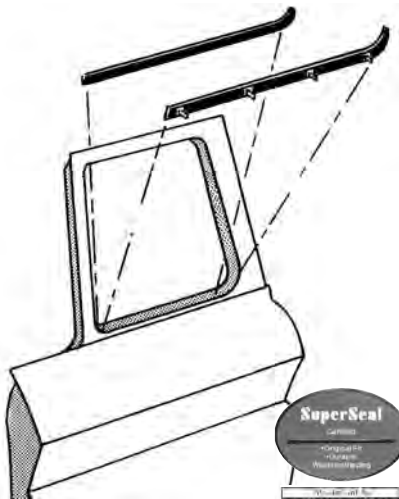

CHEVROLET & GMC TRUCK PARTS

Truck Shop Inc. 739 North Batavia Orange, California 92868

WINDOW ANTI-RATTLES

Includes 2 inner seals & 2 outer seals.

60-07519	60-63	.....$	33.00	kit
64-07520	64-66	.....$	37.00	kit