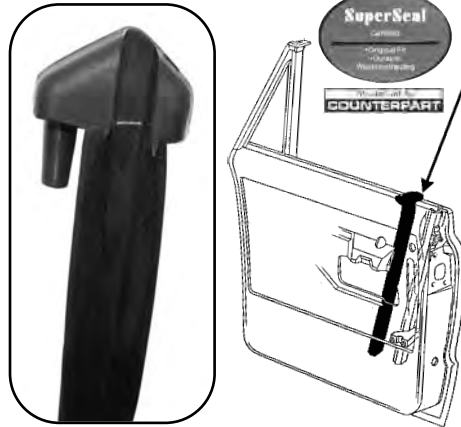

BLAZER GLASS FELT RUN CHANNELS

67-07524	69-72	Lower door	.....$	28.00	pr.