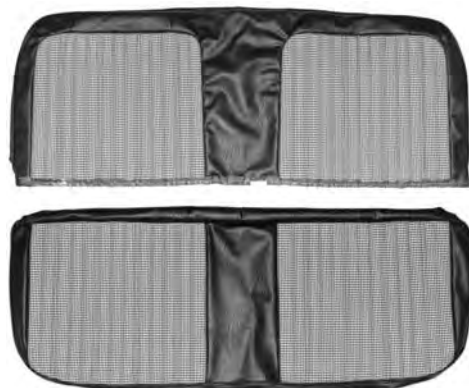

SEAT COVER KITS

1971-1972 Pickup Bench seat cover kits

Chevy Pickup Truck Deluxe "Houndstooth" Bench seat covers are made with Walrus grain vinyl and cloth "houndstooth" inserts.

71-03209	71-72	Black, with black & white inserts	$ 369.00	kit