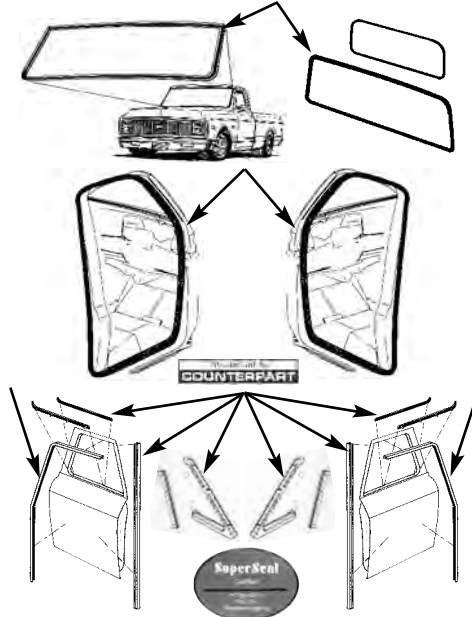

WEATHERSTRIP KITS

1967-1972 for trucks with **black** bead on anti-rattle window seals.

67-079031	67	Std. cab, small rear . . .	$ 155.00	kit
67-079032	67	Deluxe cab, small rear . .	$ 155.00	kit
68-079033	68-72	Std. cab, large rear . . .	$ 155.00	kit
68-079034	68-70	Deluxe cab	$ 155.00	kit
71-079035	71-72	Deluxe cab	$ 155.00	kit

1967-1972 for trucks with **chrome** bead on anti-rattle window seals.

67-079036	67	Std. cab, small rear . . .	$ 150.00	kit
67-079037	67	Deluxe cab, small rear . .	$ 150.00	kit
68-079038	68-72	Std. cab, large rear . . .	$ 150.00	kit
68-079039	68-70	Deluxe cab	$ 150.00	kit
71-079040	71-72	Deluxe cab	$ 150.00	kit

Deluxe stainless steel window trim not included in kits.