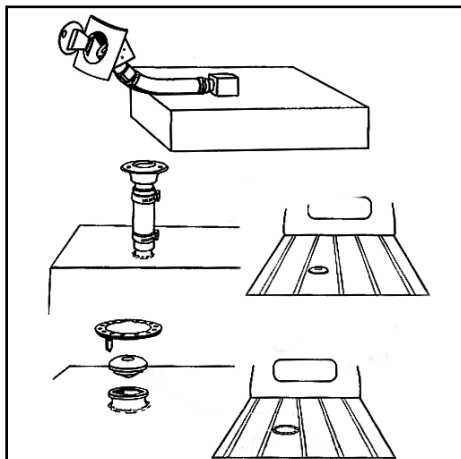

CHEVROLET & GMC TRUCK PARTS

Truck Shop Inc. 739 North Batavia Orange, California 92868

GAS TANK SENDING UNIT FILTER

1. *Original GM*

60-10808	60-66	5/16" line	.....$ 17.00 ea.
67-10809	67-72	3/8" line	.....$ 18.00 ea.

3. *Import*

60-108082	60-66	5/16" line	.....$ 12.00 ea.
67-108092	67-72	3/8" line	.....$ 12.00 ea.

GAS NECK GROMMET

Universal
COUNTERPART

60-10810	60-66	.....$ 5.00 ea.

Universal
COUNTERPART

67-10811	67-70	Truck	.....$ 4.00 ea.

Universal
COUNTERPART

69-10812	69-72	Blazer	.....$ 4.00 ea.
71-10813	71-72	Truck	.....$ 4.00 ea.

GAS TANK FILLER NECK

Universal
COUNTERPART

60-108131	60-63	Truck, replacement	
	64-66	Truck	.....$ 16.00 ea.

GAS TANK FILLER HOSE

Universal
COUNTERPART

1. From neck to tank.

60-10814	60-66	2 1/2" diameter, 6" ...	.....$ 11.00 ea.

GAS TANK VENT HOSE

69-108145	69-72	Blazer	.....$ 9.00 ea.

FLUSH MOUNT FUEL FILLER

1. Universal: For use with underbed custom gas tanks. 1 1/2" non vented.

60-108134	60-72	Chromed brass	.....$ 39.00 kit

WELD-IN FUEL FILLER DOORS

1. For use with custom applications.

60-10835	60-72	curved panel	.....$ 129.00 ea.
60-10836	60-72	flat panel	.....$ 129.00 ea.

FUEL FILLER DOORS

1. 5 1/2" round, Polished aluminum.
   For use with bed-fill underbed custom gas tanks.

60-10820	60-72	.....$ 109.00 ea.

1. 5 1/2" x 4 1/4" rectangle, Polished aluminum.
   For use with bed-fill underbed custom gas tanks.

60-10825	60-72	ball milled top	.....$ 109.00 ea.

1. 5 1/2" x 4 1/4" rectangle, Polished aluminum.
   For use with bed-fill underbed custom gas tanks.

60-10826	60-72	smooth top	.....$ 109.00 ea.

1. 5" x 8" rectangle trap door, stainless steel.
   For use with bed-fill underbed custom gas tanks.

60-10830	60-72	.....$ 29.00 ea.

GAS CAPS

- 60-10901 60-71 Locking, chrome with Bow Tie logo with 2 keys .....$ 32.00 ea.