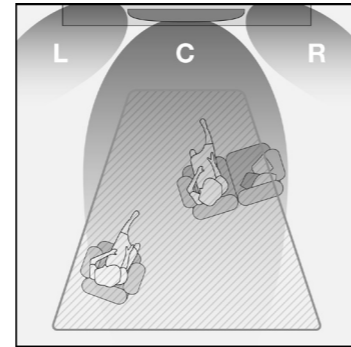

Panorama 2 Widescreen for your ears

If you crave the immersive experience of cinema sound but don't want to fill your room with speakers, Panorama 2 is the answer. The soundbar mimics the effect of a multi-speaker surround system, bringing movies and games to life through one discreet speaker.

Walls of sound

Panorama 2 uses the walls of your room to guide sound around your viewing area. Angled drive units direct sound channels towards wall surfaces, which then reflect back to the listener, creating a convincing surround sound effect.