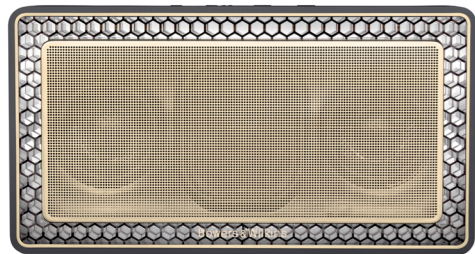

Zeppelin Wireless
Performance, amplified

Designed as an all-in-one Hi-Fi system for the home, Zeppelin™ Wireless is recognised as the best in its class for wireless audio performance. That's down to a combination of new drive unit technologies, refined digital signal processing and rock-solid cabinet construction. Add in great connectivity, and you've got a system that's as intuitive to use as it's pleasurable to listen to.

Wide-angle sound

There's a sound acoustic principle behind Zeppelin Wireless' elongated shape. Placing the drive units as far apart as possible creates a wider soundstage, and a more natural, spacious sound.

Choose your finish

Zeppelin Wireless is available in two colours: black and white.

T7 Wireless
Take music with you

Perfect for smaller rooms, barbeques or trips to the park, T7 is the most portable wireless speaker we've ever produced. But don't let the size fool you. Thanks to technologies like our Micro Matrix™ bracing system and two high-output bass radiators, plus an incredible 18-hour battery life, T7 Wireless delivers a remarkable sonic performance. Anytime, anywhere.

Choose your finish
T7 Wireless offer a choice of two stylish colours: black and gold.

Headphones

Get closer to the true sound of your music on the move. Using advanced technologies and fine quality materials, and tuned by the same engineers responsible for our flagship 800 Series Diamond, our headphones bring you the remarkably natural, lifelike sound of real Hi-Fi, wherever you are.