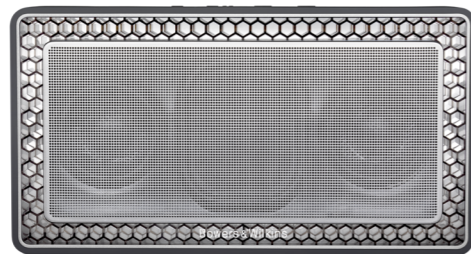

Zeppelin Wireless
Performance, amplified

Designed as an all-in-one Hi-Fi system for the home, Zeppelin™ Wireless is recognised as the best in its class for wireless audio performance. That's down to a combination of new drive unit technologies, refined digital signal processing and rock-solid cabinet construction. Add in great connectivity, and you've got a system that's as intuitive to use as it's pleasurable to listen to.

Wide-angle sound

There's a sound acoustic principle behind Zeppelin Wireless' elongated shape. Placing the drive units as far apart as possible creates a wider soundstage, and a more natural, spacious sound.

Choose your finish

Zeppelin Wireless is available in two colours: black and white.

T7 Wireless
Take music with you

Perfect for smaller rooms, barbeques or trips to the park, T7 is the most portable wireless speaker we've ever produced. But don't let the size fool you. Thanks to technologies like our Micro Matrix™ bracing system and two high-output bass radiators, plus an incredible 18-hour battery life, T7 Wireless delivers a remarkable sonic performance. Anytime, anywhere.