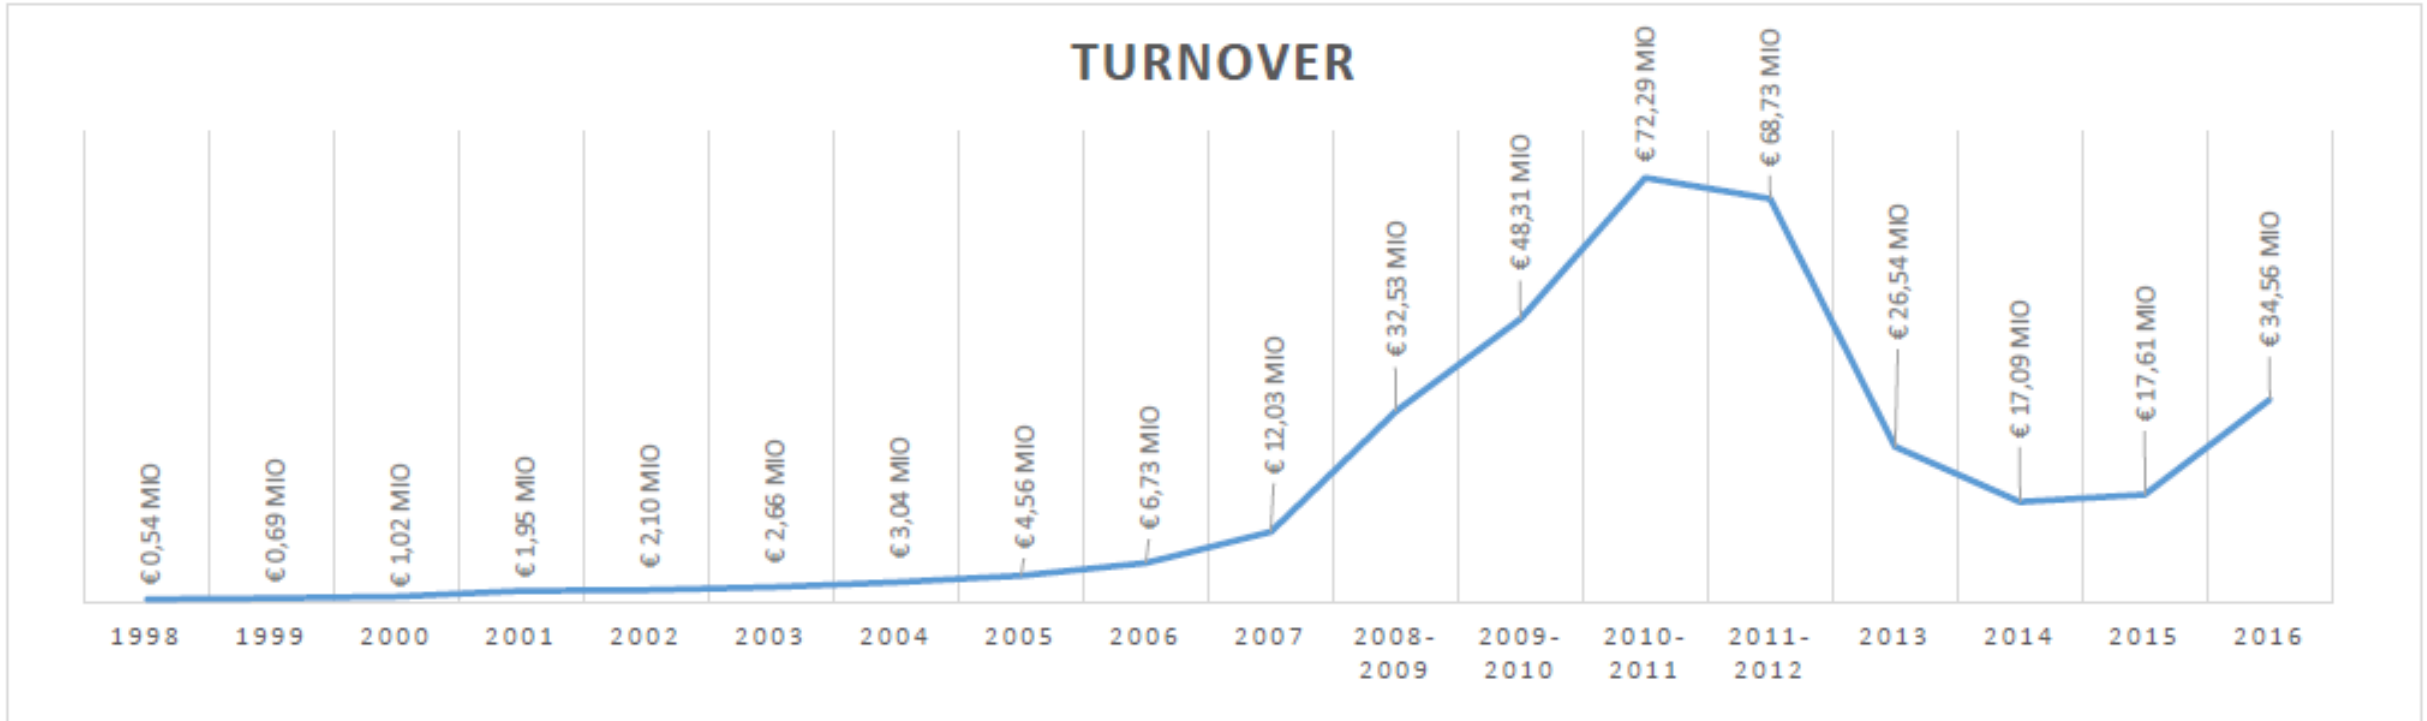

KEY FIGURES