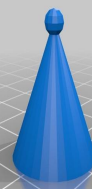

Alpaca

Choose a base animal.

Goat

Head addons:

Top hat

Beanie

Unicorn
horn

Party hat