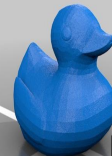

Rubber duck

☐