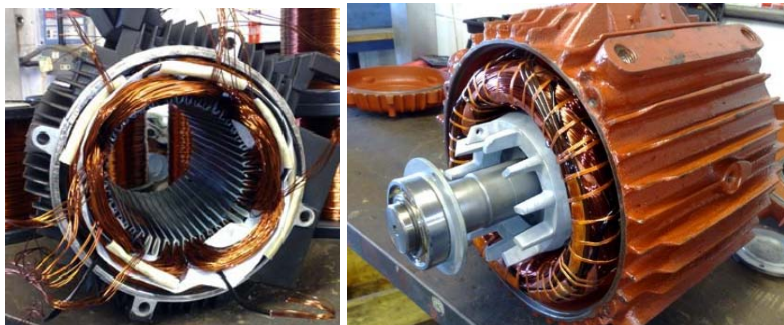

Vertice Building Material Trading LLC

P.O. Box : 48824, Dubai, U.A.E.

Tel : +971 4 3852079 / 056 8050024 Email : info@verticetrading.com