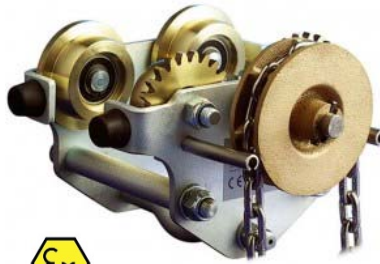

Ex Gear Type Trolley Upto 20T capacity