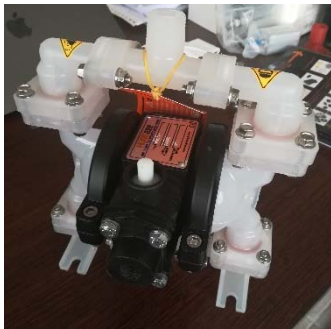

Diaphragm Pump – Metal body Aluminium, Stainless Steel, Cast Iron

PUMPS

Air Operated Diaphragm Pump – Plastic body