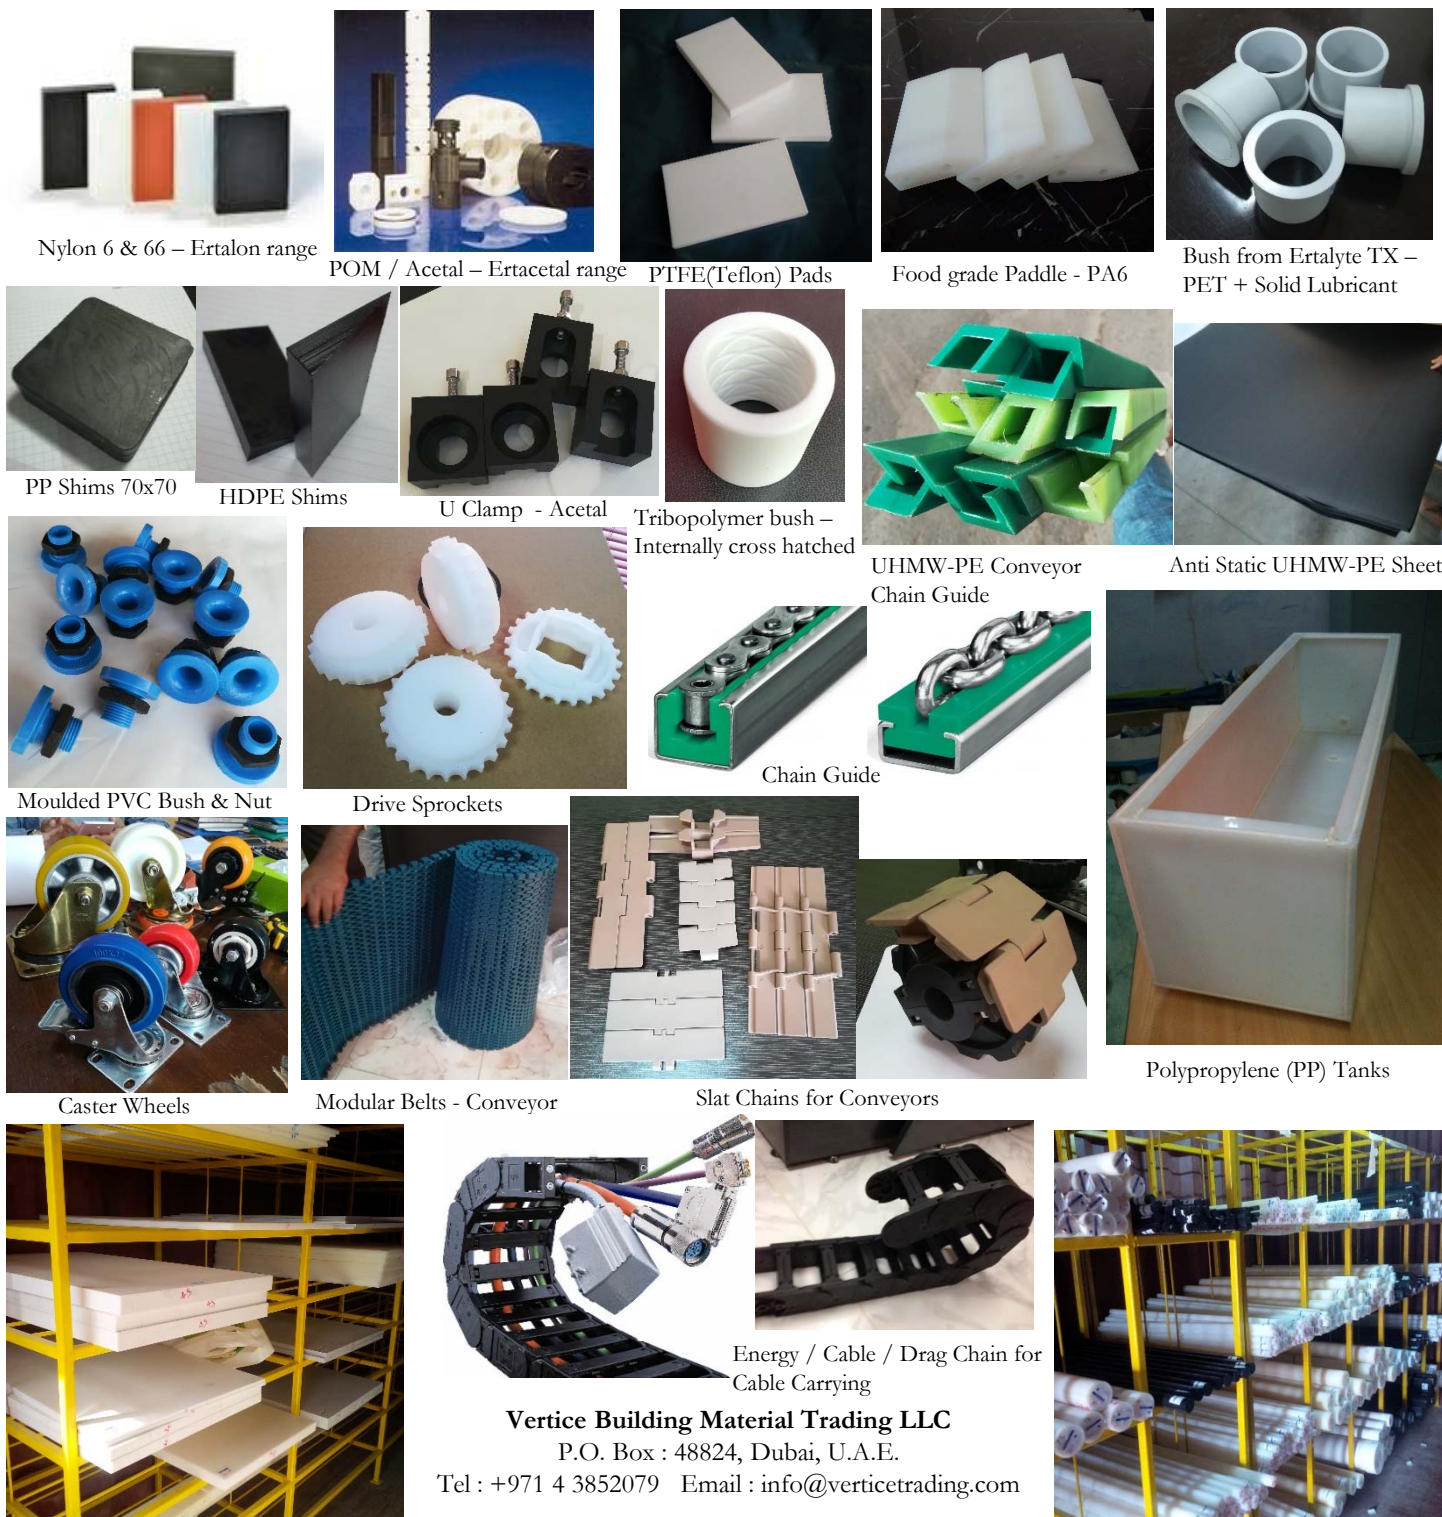

ENGINEERING PLASTICS

- Sheets : Nylon (PA 6 & 66), PTFE (Teflon), POM / Acetal (Ertacetal), PET (Ertalyte), UHMW-PE, Ketron PEEK, PVDF, ETFE etc. Also HDPE, LDPE, PP(Polypropylene), Polycarbonate, PVC and Acrylic(tubes too).
- Rods : Nylon (PA 6 & 66), POM / Acetal (Ertacetal), PET (Ertalyte), UHMW-PE (TIVAR), PP, HDPE
- Specialty Item : Tribopolymer Bearings(readymade), Tribopolymer rods/tubes/sheets, Anti-static UHMW-PE sheet, UHMW-PE Film, PTFE Tubing, PTFE Corrugated hose

Plastic Conveyor Components : Modular Belts, Slat Chains, Drive Sprockets, Frame Supports, Side Brackets etc

Caster Wheels : Fixed, Swivel and Swivel with Brake; Different Materials as per application

Energy Chains : For Cable carrying in continual motion applications.

Polypropylene (PP) Tanks : Custom made for acids such as HCl, alkaline solutions, mineral oils, diesel / jet fuel etc