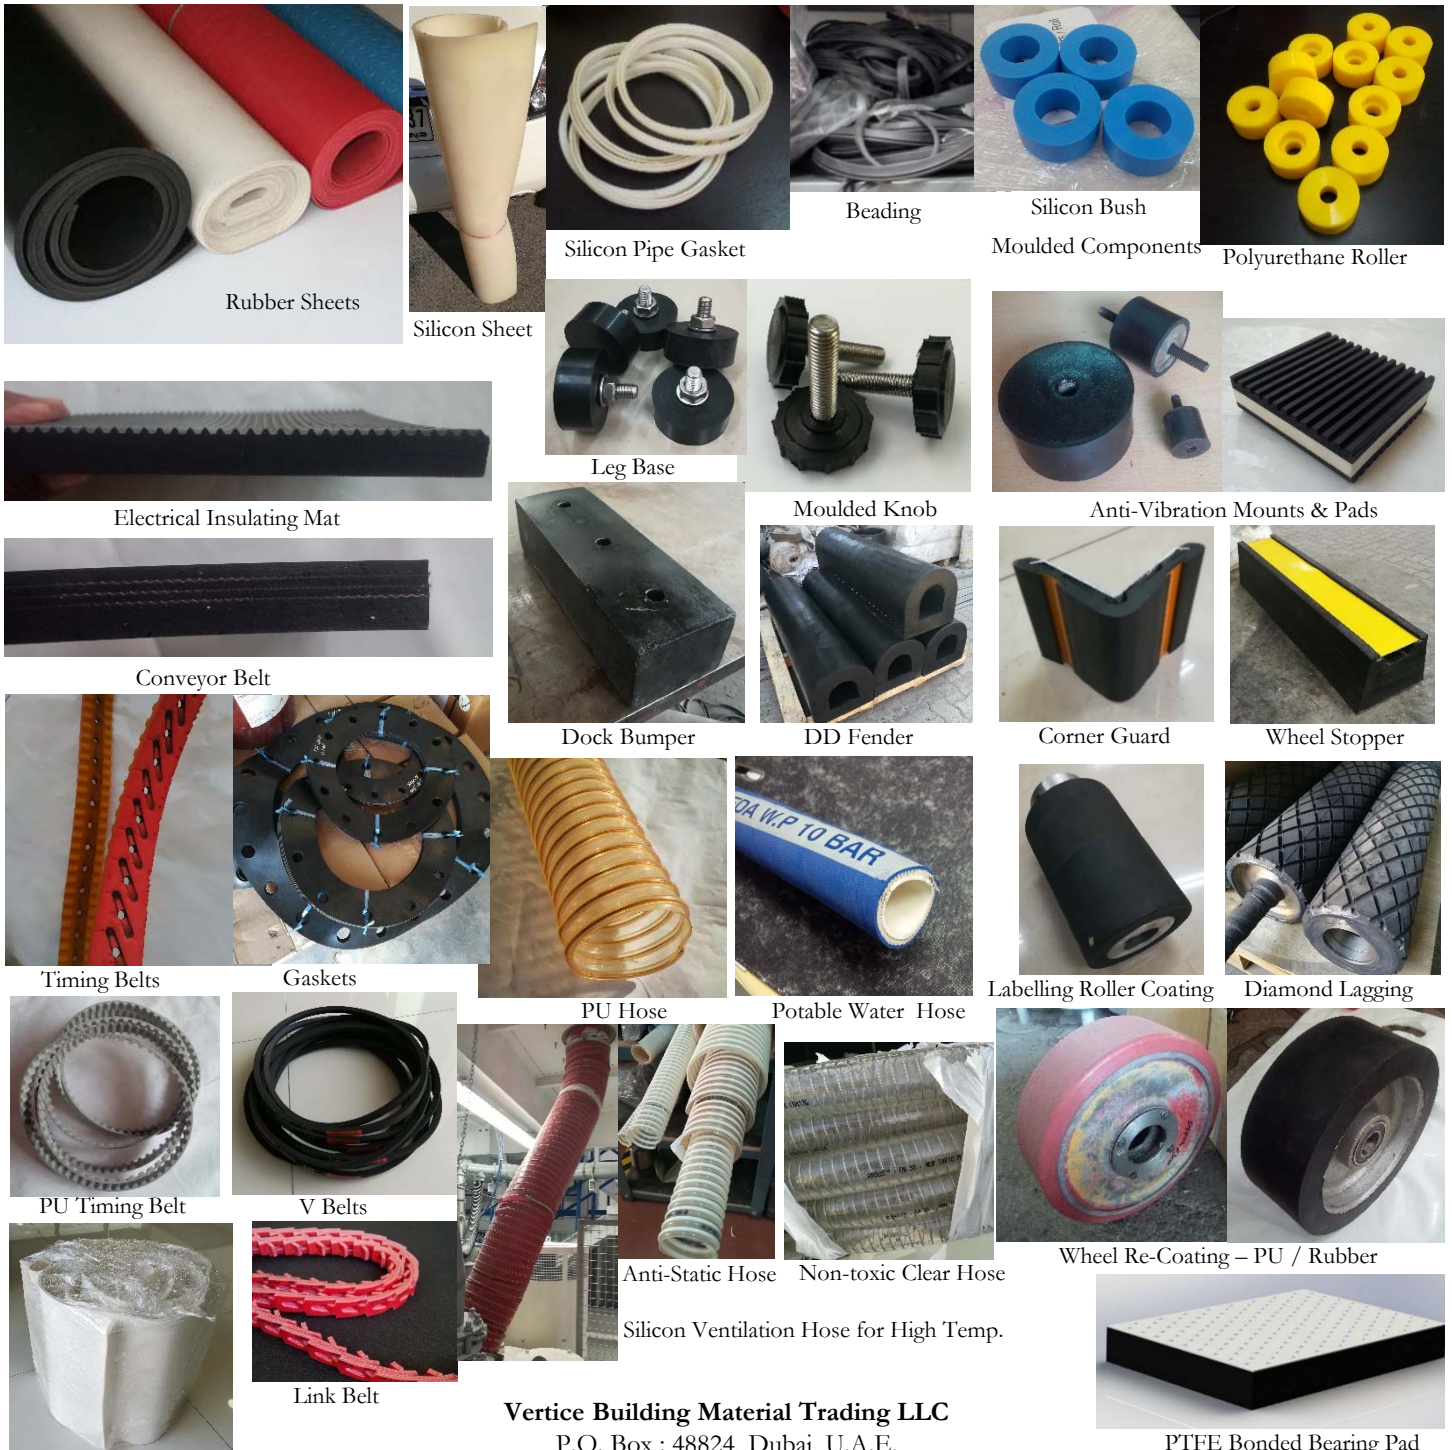

- Sheets : Neoprene(Chloropene), EPDM, Silicon, Natural Rubber(NR-SBR), Viton and Polyurethane
- Electrical Insulating Mat (ribbed) for 1kV-35kV
- Belts : Timing (Rubber/PU/PVC/Fabric), Power Transmission (Link Belting / V-Belts), Conveyor Belts(PU, PVC, TPE, Rubber) for Food / Engg industry
- Hoses : PU/Silicon/Potable Water/Chemical/Reinforced hoses. Fire hoses. High-Temperature, Anti-static type
- Beading : Rubber, EPDM, Silicon // Oil Seals, Gaskets
- Anti-vibration : Pads (Rubber-EVA), Cylindrical Mounts, Motor Mounts, Pads (NR-SBR)
- Safety Products : Dock Bumpers, D Fenders, Speed Breakers, Wheel Stoppers, Corner Guards, Wall Guards
- Polymerisation of rollers/wheels : PU/ Rubber coating // Diamond Lagging of Rollers (grooved rubber coating)
- Moulded components in Rubber, Polyurethane (PU) and Silicon
- Special materials such as fire-resistant rubber, chute rubber etc.