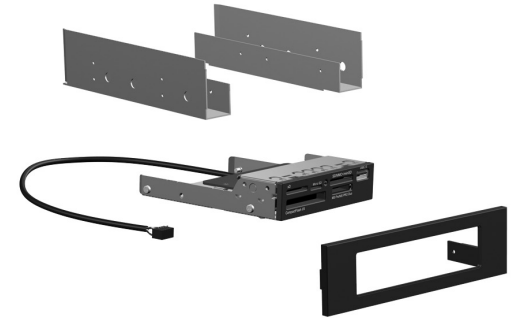

HP 22-in-1 (USB) Media Card Reader Quick Setup

<p>❶ • xD-Picture Card (xD)</p>	<p>❷ • Micro SD(T-Flash) • Micro SDHC</p>
<p>❸ • Status Light</p>	<p>❹ • Secure Digital Card (SD) • Secure Digital High Capacity (SDHC) • Mini SD • Mini SDHC • MultiMediaCard (MMC) • Reduced Size MultiMediaCard (RS MMC) • MultiMediaCard 4.2 (MMC Plus including MMC Plus HC) • Reduced Size MultiMediaCard 4.2 (MMC Mobile, including MMC Mobile HC) • MMC Micro (adapter required)</p>
<p>❺ • USB Connector</p>	<p>❻ • CompactFlash Card Type I • CompactFlash Card Type II • MicroDrive</p>
<p>❼ • Memory Stick (MS) • MagicGate Memory Stick (MG) • MagicGate Memory Stick Duo • Memory Stick Select • Memory Stick Duo (MS Duo) • Memory Stick PRO (MS PRO) • Memory Stick PRO Duo (MS PRO Duo) • Memory Stick PRO-HG Duo • Memory Stick Micro(M2)(adapter required)</p>	