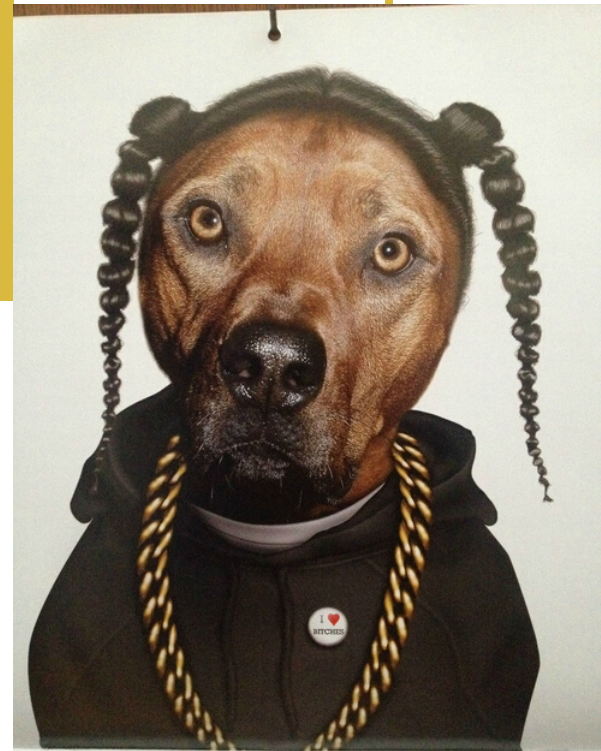

Snoop Dogg As A Dog

Easily recognizable as Giclee art that celebrates the legendary rapper, this Snoop Dogg art is part of our award-winning Pets Rock™ Celebrity Canvas Art Collection.

THE PHAG SHOP

<https://thephagshop.com/shop/novelties-funny-stuff/phag-pet-essential-items/snoop-dogg-art-pets-rock/>

Snoop Dogg As A Dog

Portraits in the collection are a striking play on both the cult of celebrity and the public's passion for pets.

THE PHAG SHOP

<https://thephagshop.com/shop/novelties-funny-stuff/phag-pet-essential-items/snoop-dogg-art-pets-rock/>