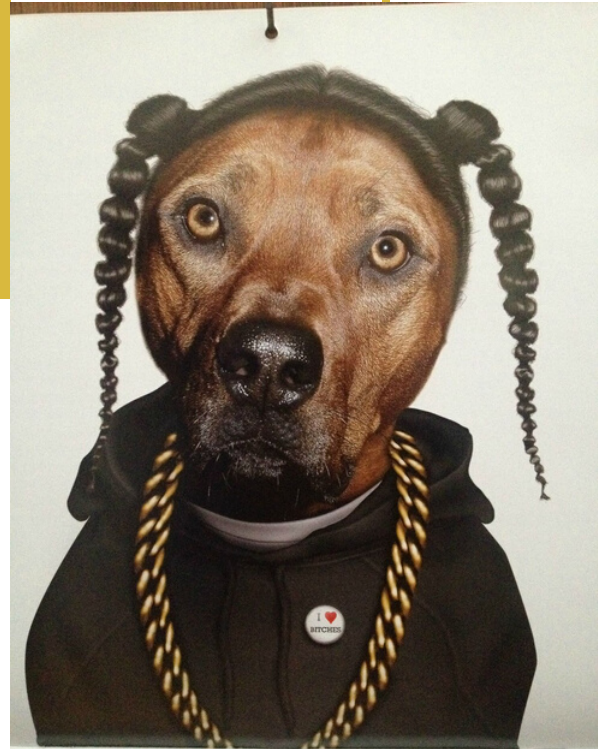

Snoop Dogg As A Dog

Easily recognizable as Giclee art that celebrates the legendary rapper, this Snoop Dogg art is part of our award-winning Pets Rock™ Celebrity Canvas Art Collection.

THE PHAG SHOP

<https://thephagshop.com/shop/novelties-funny-stuff/phag-pet-essential-items/snoop-dogg-art-pets-rock/>

Snoop Dogg As A Dog

Portraits in the collection are a striking play on both the cult of celebrity and the public's passion for pets.

THE PHAG SHOP

<https://thephagshop.com/shop/novelties-funny-stuff/phag-pet-essential-items/snoop-dogg-art-pets-rock/>