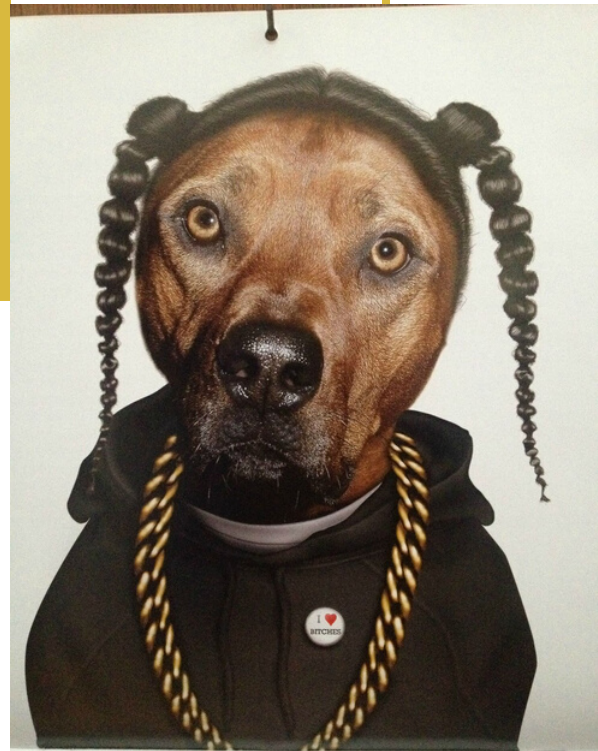

Snoop Dogg As A Dog

You'll go barking mad for all of our furry friends that are more about PHun than PHame! These prints are of real pets, not real celebrities!

THE PHAG SHOP

<https://thephagshop.com/shop/novelties-funny-stuff/phag-pet-essential-items/snoop-dogg-art-pets-rock/>