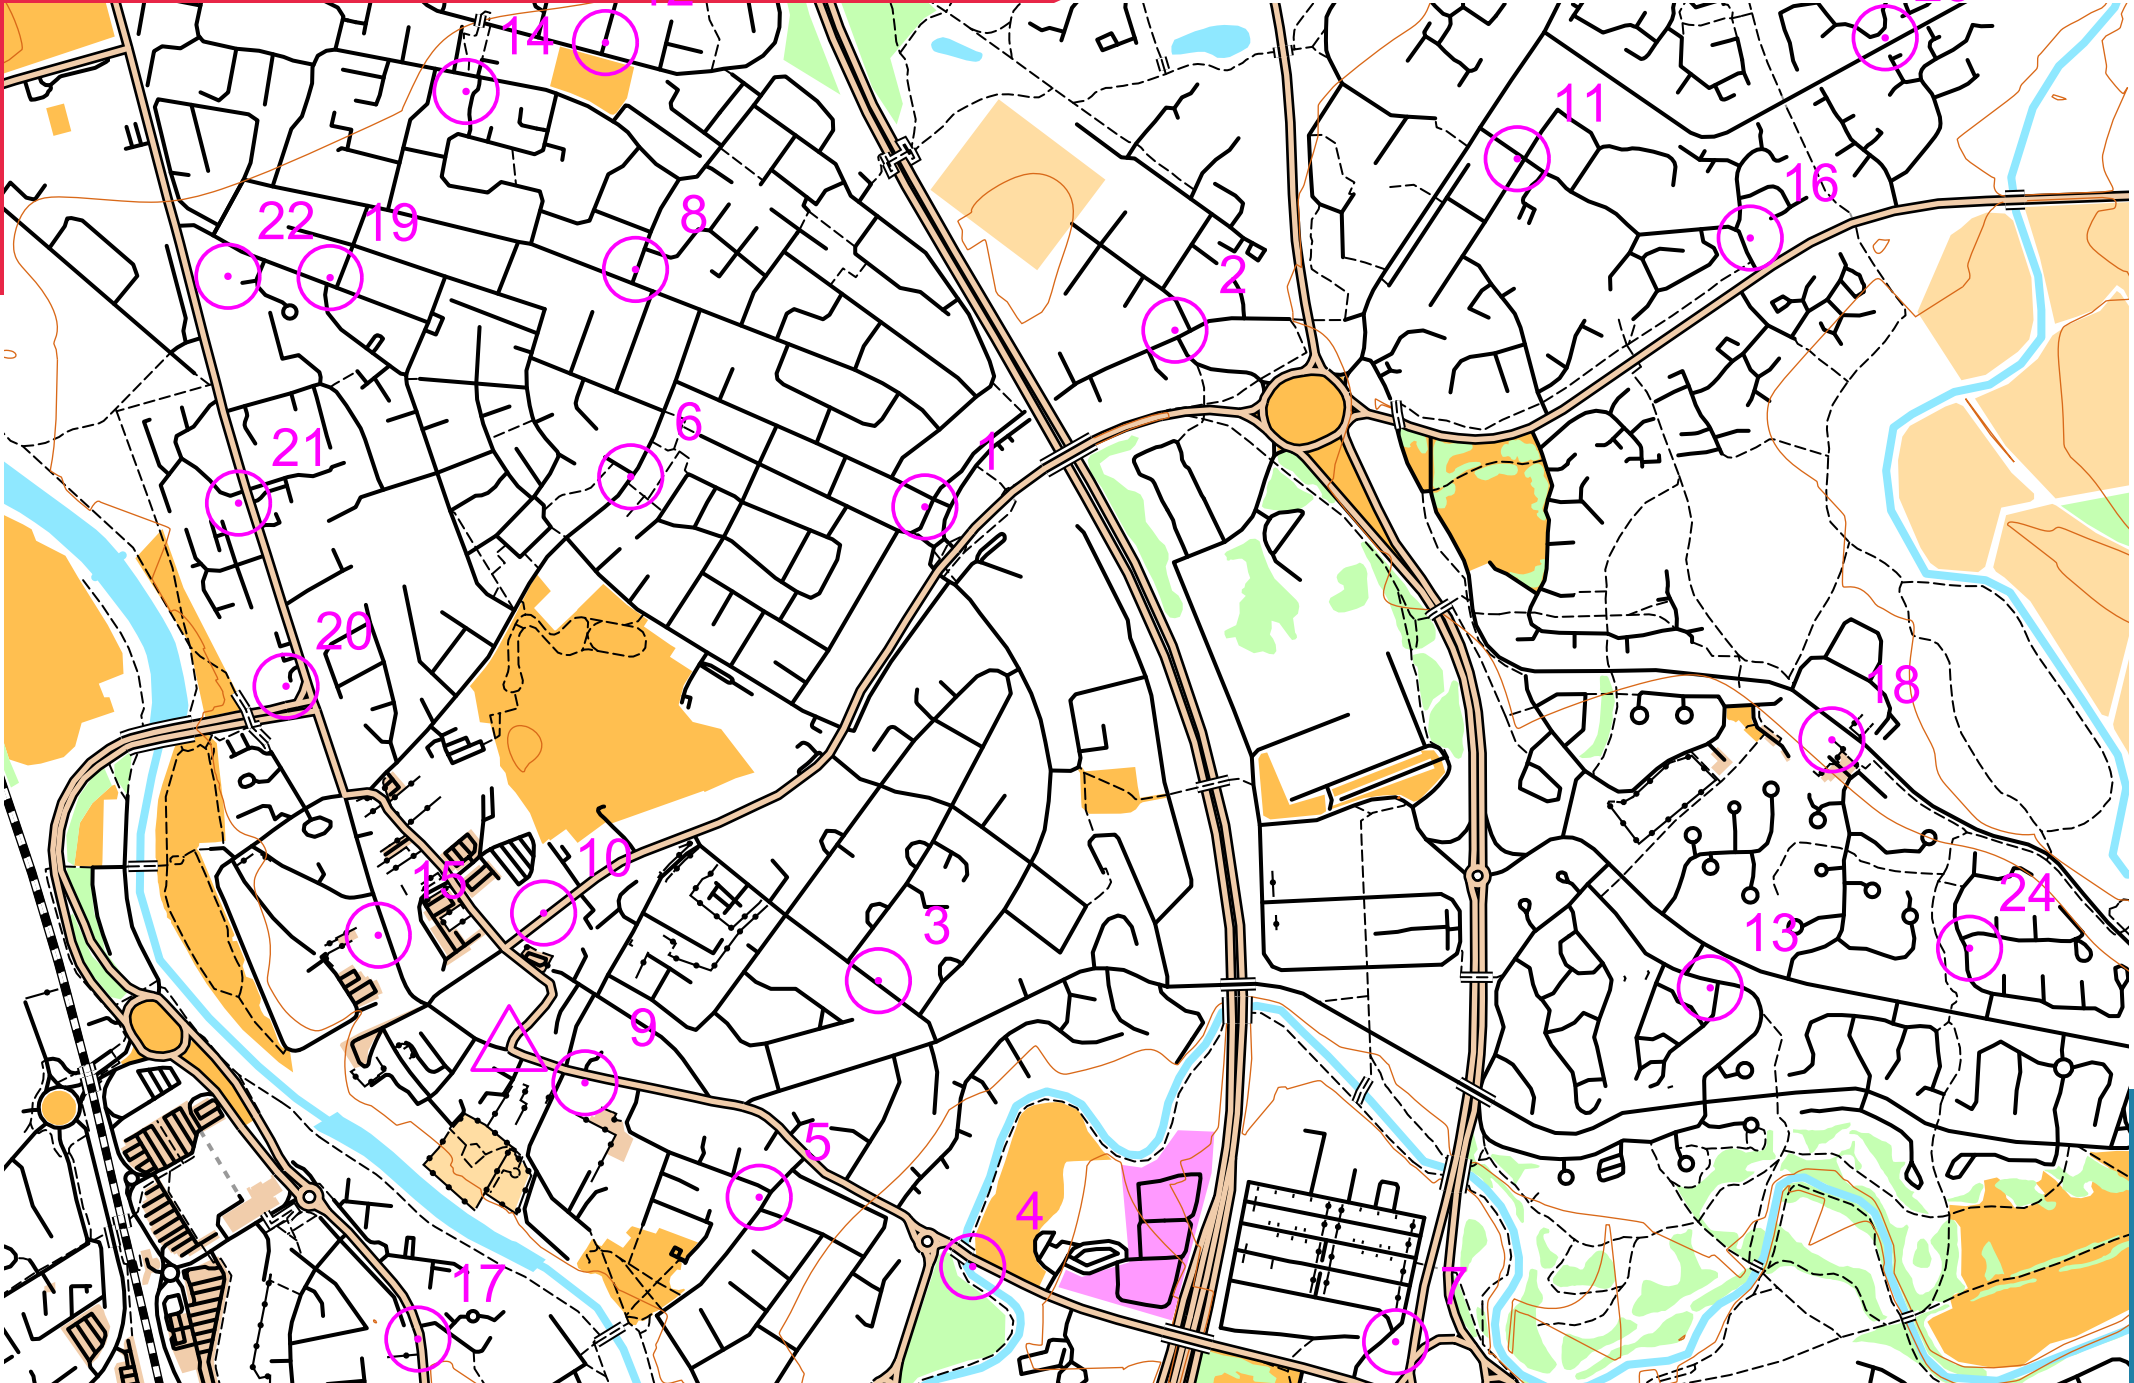

# AYROC: POSTBOX O- IRVINE

scale 1:12500, contours 10m  
500m

Map data (c) OpenStreetMap, available under the Open Database Licence.  
Contains OS data (c) Crown copyright & database right OS 2013-2017.  
OOM created by Oliver O'Brien. Make your own: <http://oomap.co.uk/>