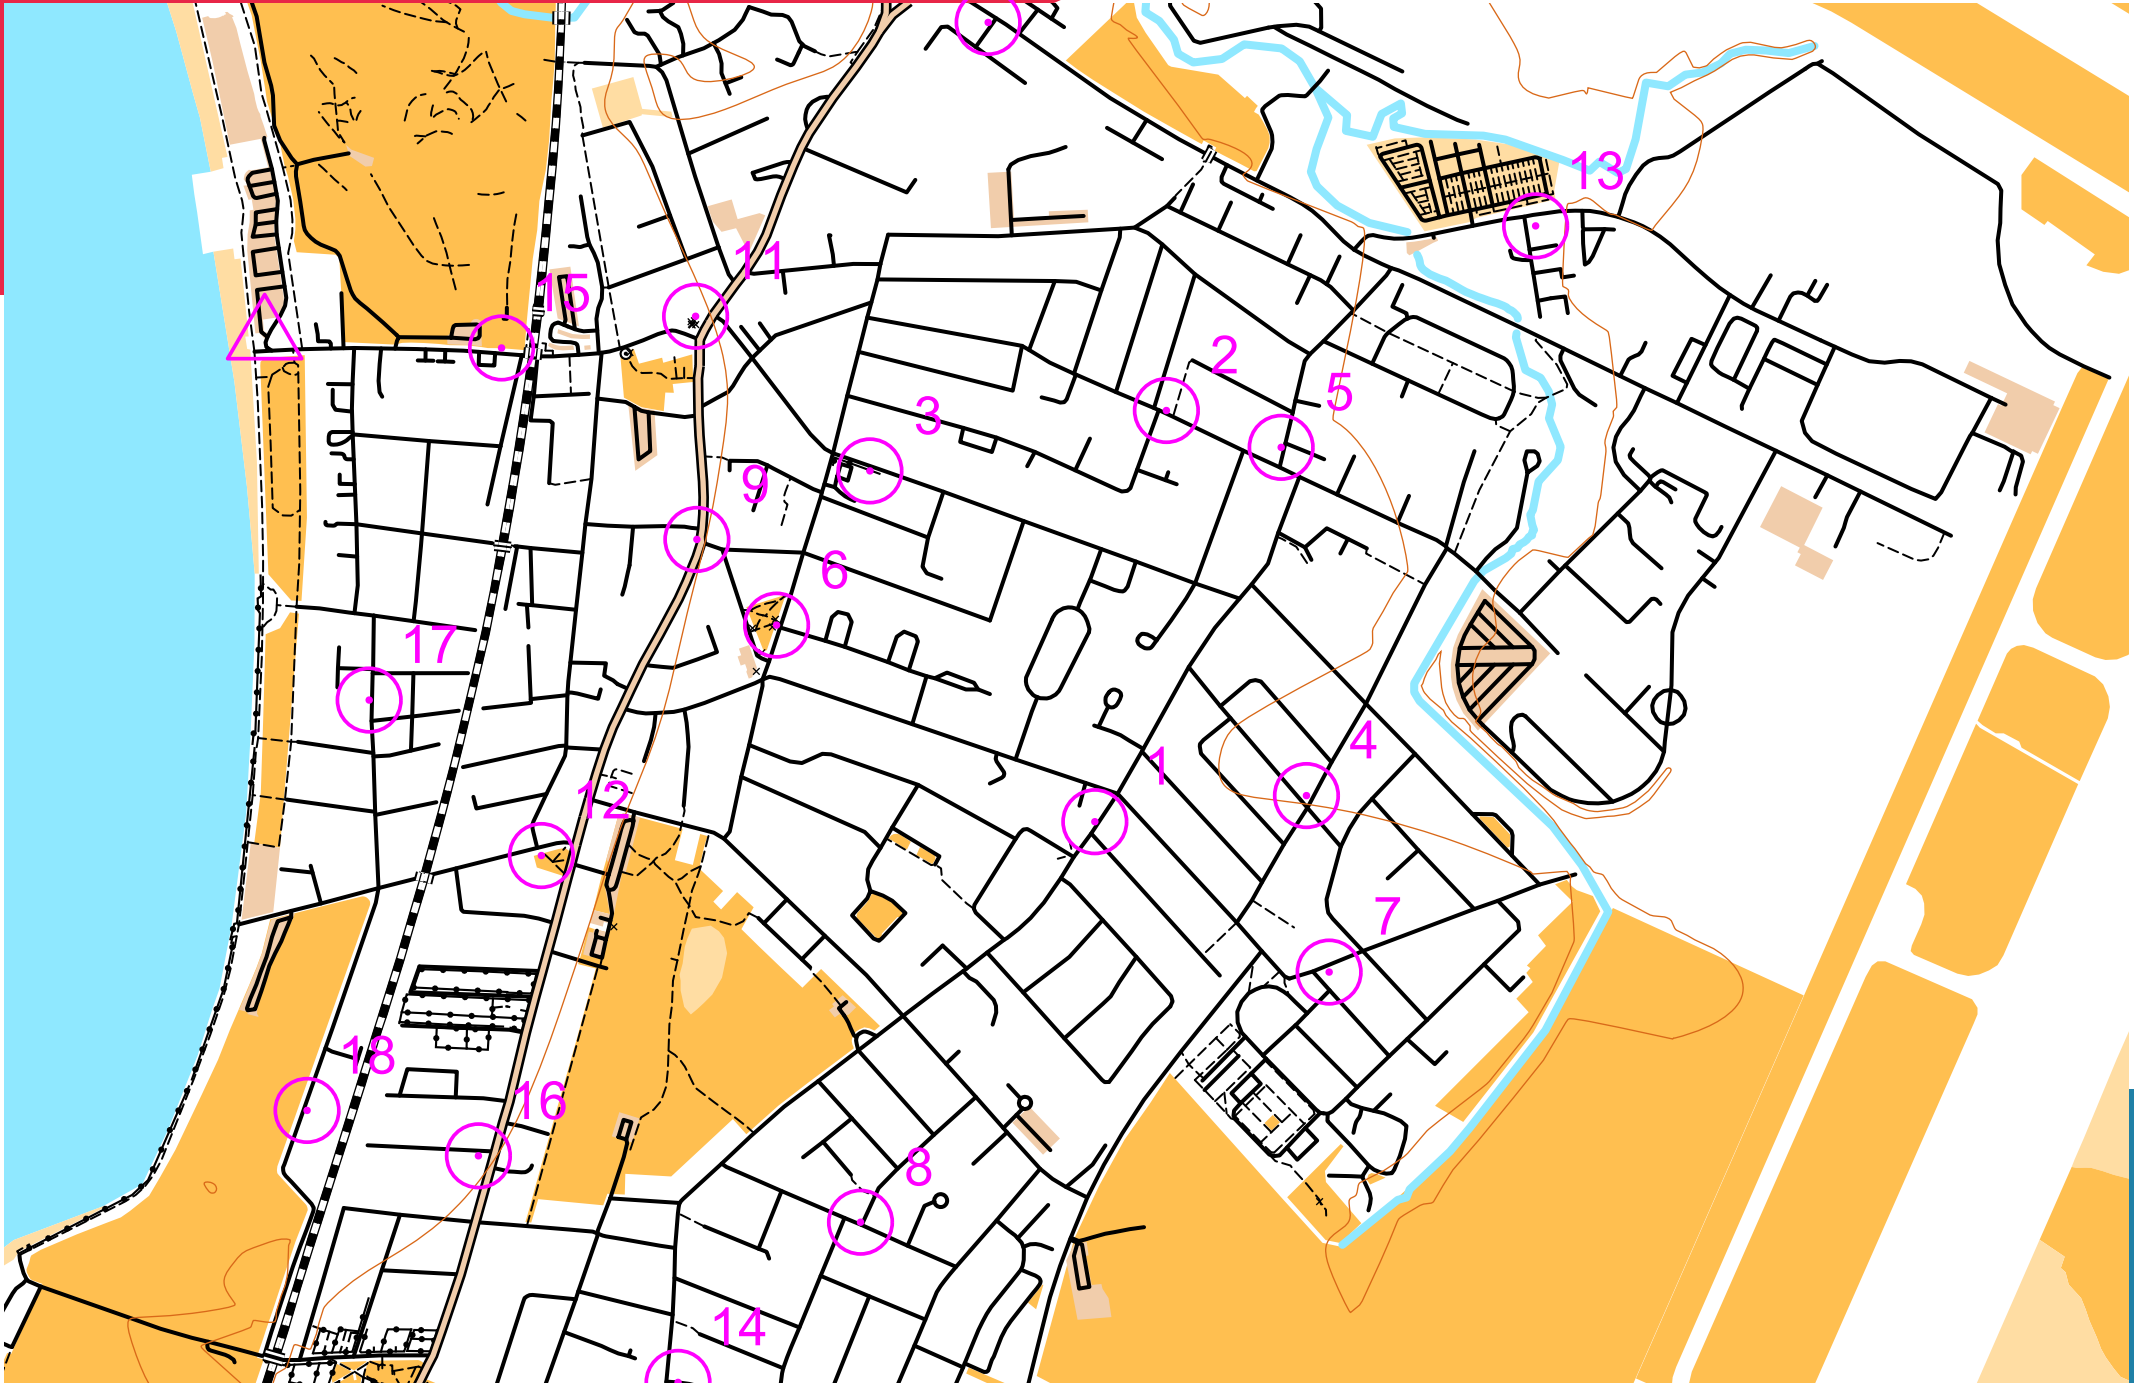

AYROC: POSTBOX O PRESTWICK NORTH

scale 1:10000, contours 10m
500m

Map data (c) OpenStreetMap, available under the Open Database Licence.
Contains OS data (c) Crown copyright & database right OS 2013-2017.
OOM created by Oliver O'Brien. Make your own: <http://oomap.co.uk/>