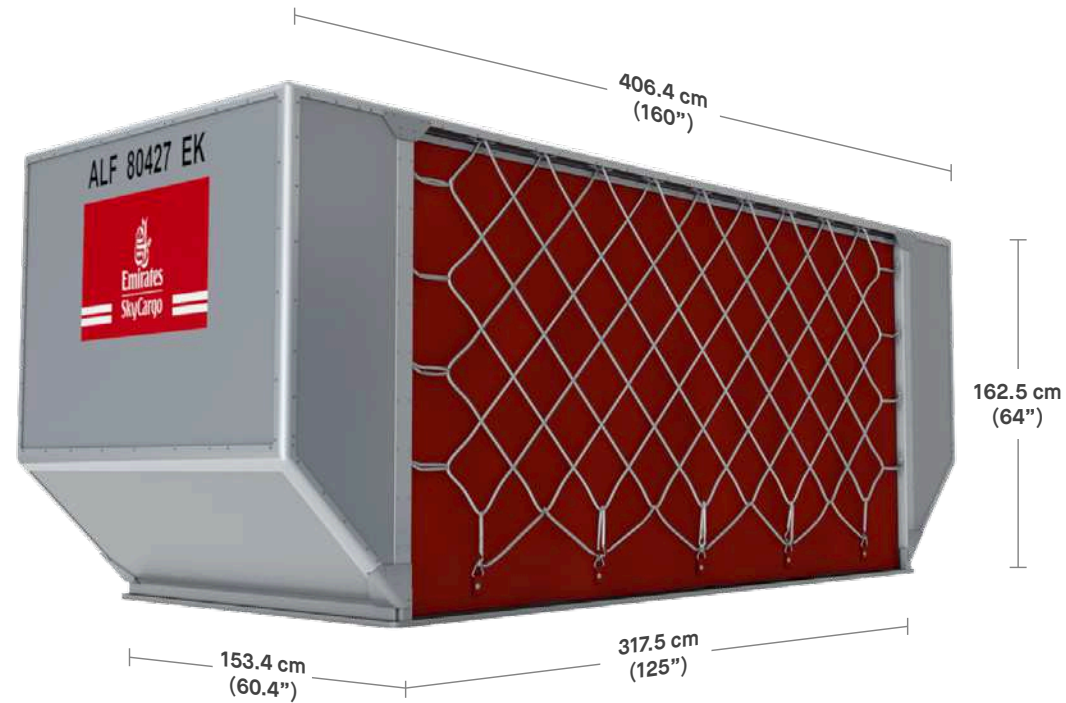

# LD6 (ALF contoured container)

Full-length lower deck container.

## CHARACTERISTICS

Volume	8.7m <sup>3</sup>
Standard tare weight	160kg
Max. gross weight	3,174kg