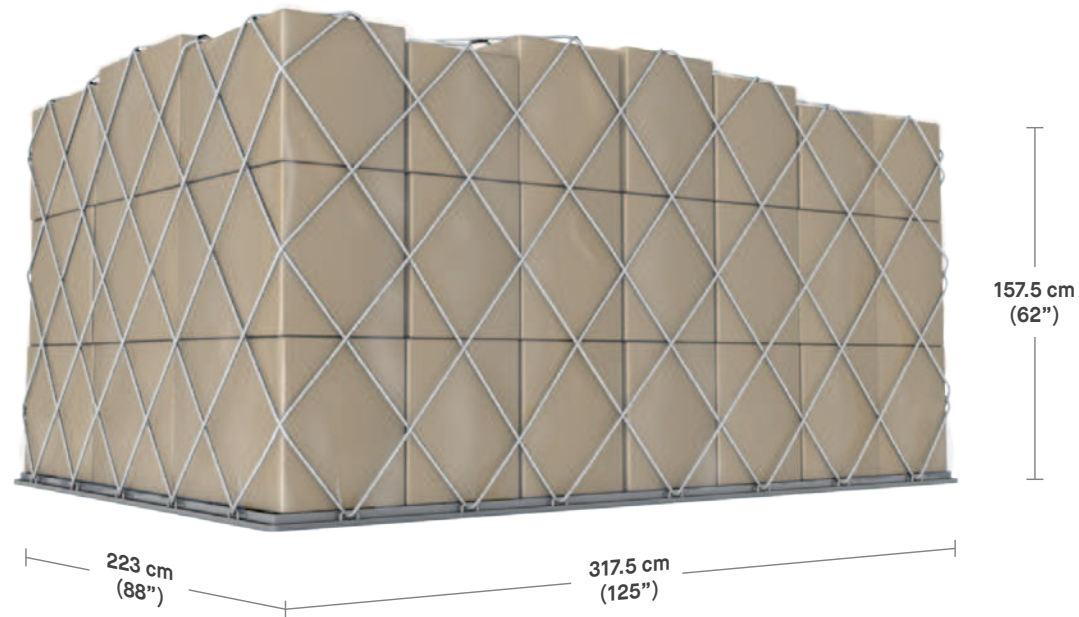

# PAG passenger & freighter

10ft pallet contoured for lower deck.

## CHARACTERISTICS

<b>Volume</b>	10m <sup>3</sup> (at 62" height)
<b>Standard tare weight</b>	110kg (including net)
<b>Max. gross weight</b>	6,804kg (restricted to permitted weight per bay/position on aircraft)